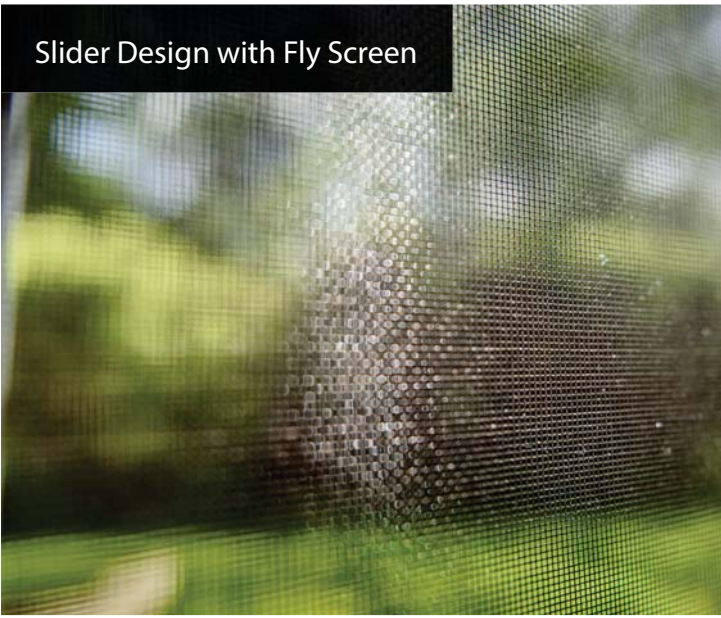

Tailgate T6

- Fixed : VWT6-TB
- Fixed +wires : VWT6-TB-W
- Fixed +wires +hole : VWT6-TB-WH

Half Slider - Internal view

Front Half Slider

Rear Half Slider

Flush Slider Design

Slider Design with Fly Screen

Why Use Us...