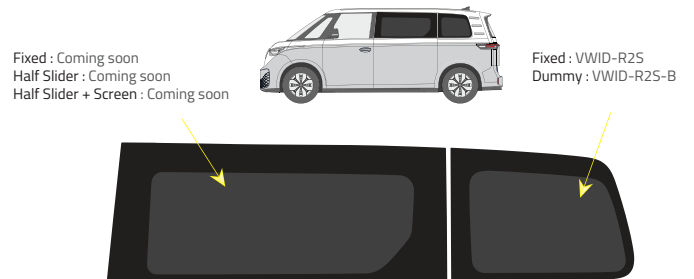

Driver's side

Driver's side

Passenger's side

Passenger's side

Barn doors

Tailgate

Fixed : VWID-TB
Fixed +wires +hole : VWID-TB-WH

Half Slider - Internal view