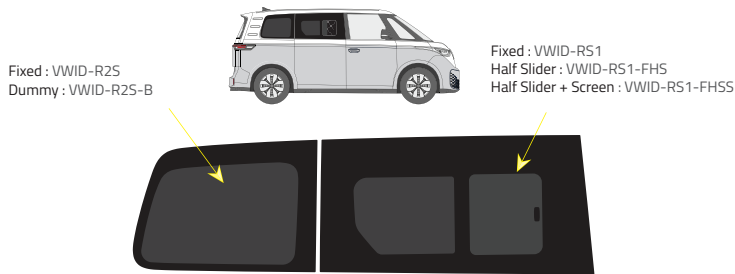

- Green (Clear) - 77% LT
- Privacy - 17% LT

Types of windows

Fixed

Dummy

Half Slider

Half Slider + screen

L1 - Short Wheelbase (2989mm)

L2 - Long Wheelbase (3239mm)

Driver's side

Driver's side

Passenger's side

Passenger's side

Barn doors

Tailgate

Fixed : VWID-TB
Fixed +wires +hole : VWID-TB-WH

Half Slider - Internal view