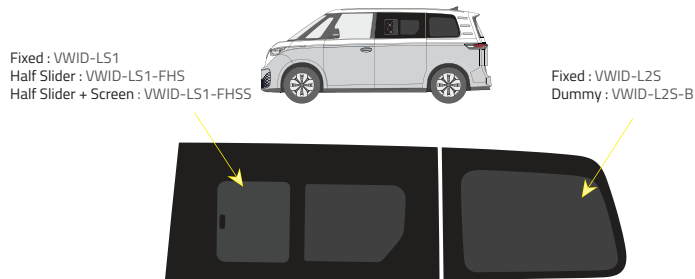

- Green (Clear) - 77% LT
- Privacy - 17% LT

Types of windows

Fixed

Dummy

Half Slider

Half Slider + screen

L1 - Short Wheelbase (2989mm)

L2 - Long Wheelbase (3239mm)

Driver's side

Driver's side

Passenger's side

Passenger's side

Barn doors

Tailgate

Fixed : VWID-TB
Fixed +wires +hole : VWID-TB-WH

Half Slider - Internal view