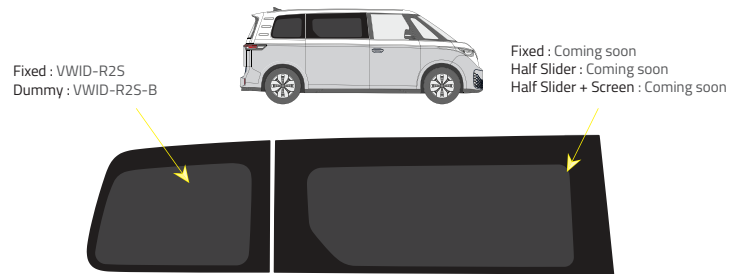

- Green (Clear) - 77% LT
- Privacy - 17% LT

Types of windows

Fixed

Dummy

Half Slider

Half Slider + screen

L1 - Short Wheelbase (2989mm)

L2 - Long Wheelbase (3239mm)

Driver's side

Driver's side

Passenger's side

Passenger's side

Barn doors

Tailgate

Fixed : VWID-TB
Fixed +wires +hole : VWID-TB-WH

Half Slider - Internal view