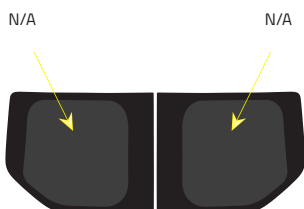

- Green (Clear) - 77% LT
- Privacy - 17% LT

Types of windows

Fixed

Dummy

Half Slider

Half Slider + screen

L1 - Short Wheelbase (2989mm)

L2 - Long Wheelbase (3239mm)

Driver's side

Driver's side

Passenger's side

Passenger's side

Barn doors

Tailgate

Fixed : VWID-TB
Fixed +wires +hole : VWID-TB-WH

Half Slider - Internal view