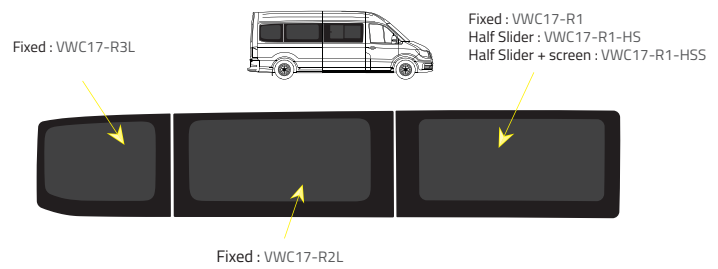

- Green (Clear) - 77% LT
- Privacy - 17% LT

Types of windows

Fixed

Half Slider

Half Slider + screen

L2 - Medium Wheelbase (MWB)

Driver's side **without** a side loading door

Driver's side **with** a side loading door

Passenger's side **with** a side loading door

L3 & L4 - Long Wheelbase (LWB) & Maxi (XLWB)

Driver's side **without** a side loading door

Driver's side **with** a side loading door

Passenger's side **with** a side loading door