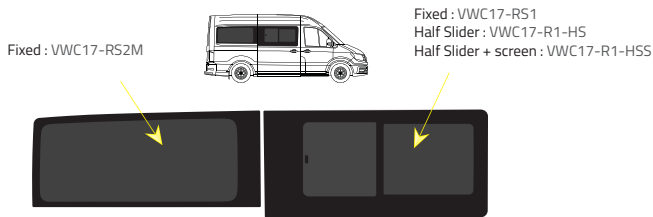

- Green (Clear) - 77% LT
- Privacy - 17% LT

Types of windows

Fixed

Half Slider

Half Slider + screen

L2 - Medium Wheelbase (MWB)

Driver's side **without** a side loading door

Driver's side **with** a side loading door

Passenger's side **with** a side loading door

L3 & L4 - Long Wheelbase (LWB) & Maxi (XLWB)

Driver's side **without** a side loading door

Driver's side **with** a side loading door

Passenger's side **with** a side loading door