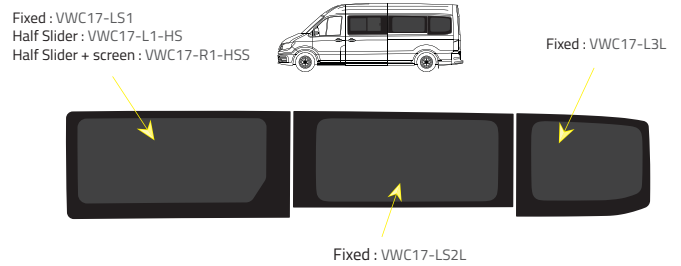

- Green (Clear) - 77% LT
- Privacy - 17% LT

Types of windows

Fixed

Half Slider

Half Slider + screen

L2 - Medium Wheelbase (MWB)

Driver's side **without** a side loading door

Driver's side **with** a side loading door

Passenger's side **with** a side loading door

L3 & L4 - Long Wheelbase (LWB) & Maxi (XLWB)

Driver's side **without** a side loading door

Driver's side **with** a side loading door

Passenger's side **with** a side loading door