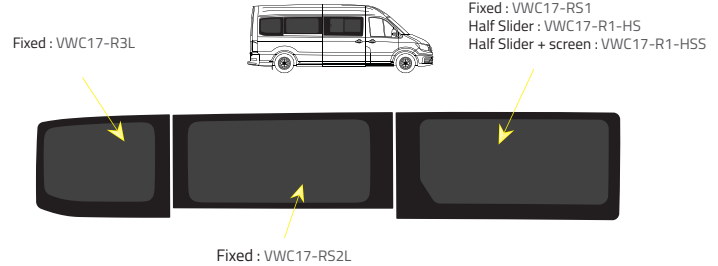

- Green (Clear) - 77% LT
- Privacy - 17% LT

Types of windows

Fixed

Half Slider

Half Slider + screen

L2 - Medium Wheelbase (MWB)

Driver's side **without** a side loading door

Driver's side **with** a side loading door

Passenger's side **with** a side loading door

L3 & L4 - Long Wheelbase (LWB) & Maxi (XLWB)

Driver's side **without** a side loading door

Driver's side **with** a side loading door

Passenger's side **with** a side loading door