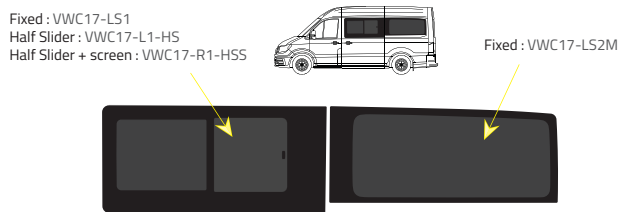

- Green (Clear) - 77% LT
- Privacy - 17% LT

Types of windows

Fixed

Half Slider

Half Slider + screen

L2 - Medium Wheelbase (MWB)

Driver's side **without** a side loading door

Driver's side **with** a side loading door

Passenger's side **with** a side loading door

L3 & L4 - Long Wheelbase (LWB) & Maxi (XLWB)

Driver's side **without** a side loading door

Driver's side **with** a side loading door

Passenger's side **with** a side loading door