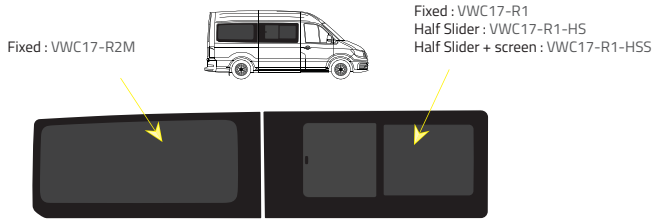

- Green (Clear) - 77% LT
- Privacy - 17% LT

Types of windows

Fixed

Half Slider

Half Slider + screen

L2 - Medium Wheelbase (MWB)

Driver's side **without** a side loading door

Driver's side **with** a side loading door

Passenger's side **with** a side loading door

L3 & L4 - Long Wheelbase (LWB) & Maxi (XLWB)

Driver's side **without** a side loading door

Driver's side **with** a side loading door

Passenger's side **with** a side loading door