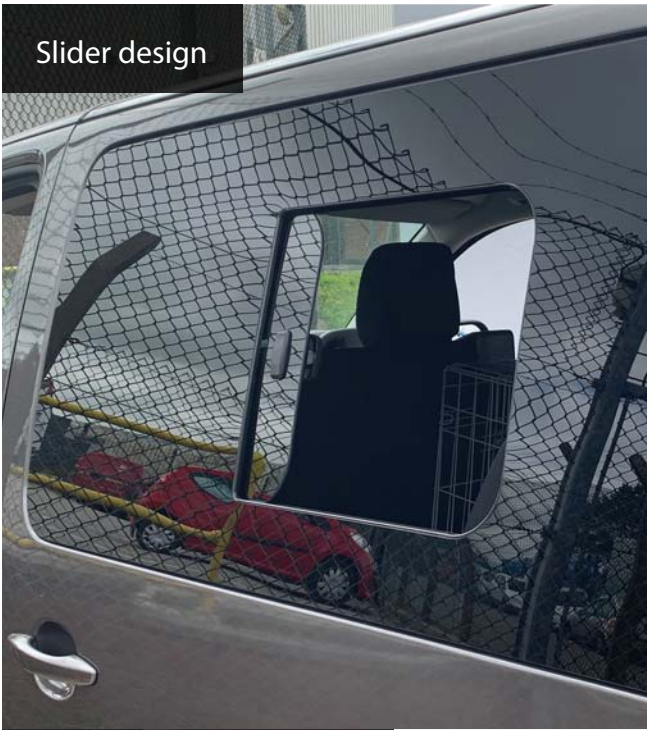

## Tailgate

Fixed +wires +hole : TP17-TB-WH

Slider design

Internal view

(CCC)  
 E000039  
 V  
 (E1)  
 TEMPERED  
 SAFETY GLASS  
 DOT-563 AS-3M-1240  
 43 R-001851  
 AM  
 AUTO