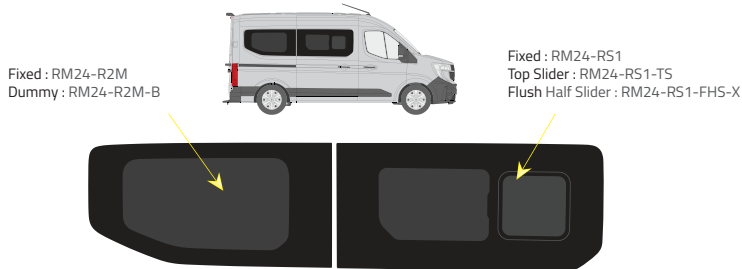

- Green (Clear) - 77% LT
- Privacy - 17% LT

Types of windows

Fixed

Dummy

Top Slider

Flush Half Slider

L2 - Medium Wheelbase

L3 - Long Wheelbase

Driver's side **without** a side loading door

Driver's side **without** a side loading door

Driver's side **with** a side loading door

Driver's side **with** a side loading door

Passenger's side **with** a side loading door