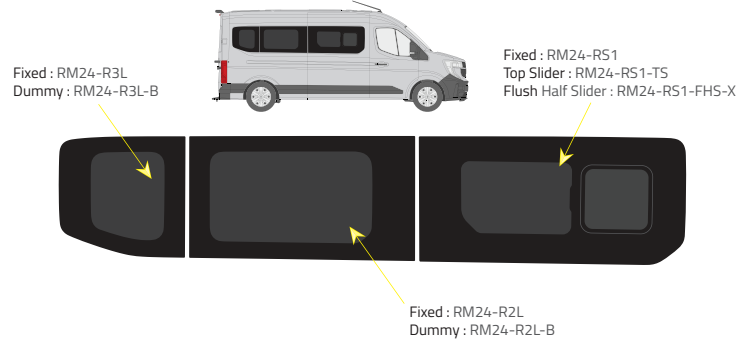

- Green (Clear) - 77% LT
- Privacy - 17% LT

Types of windows

Fixed

Dummy

Top Slider

Flush Half Slider

L2 - Medium Wheelbase

L3 - Long Wheelbase

Driver's side **without** a side loading door

Driver's side **without** a side loading door

Driver's side **with** a side loading door

Driver's side **with** a side loading door

Passenger's side **with** a side loading door