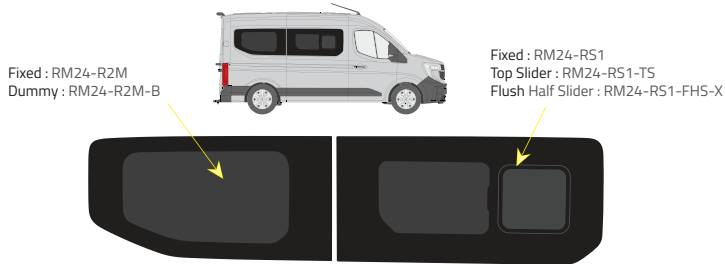

- Green (Clear) - 77% LT
- Privacy - 17% LT

Types of windows

Fixed

Dummy

Top Slider

Flush Half Slider

L2 - Medium Wheelbase

L3 - Long Wheelbase

Driver's side **without** a side loading door

Driver's side **without** a side loading door

Driver's side **with** a side loading door

Driver's side **with** a side loading door

Passenger's side **with** a side loading door