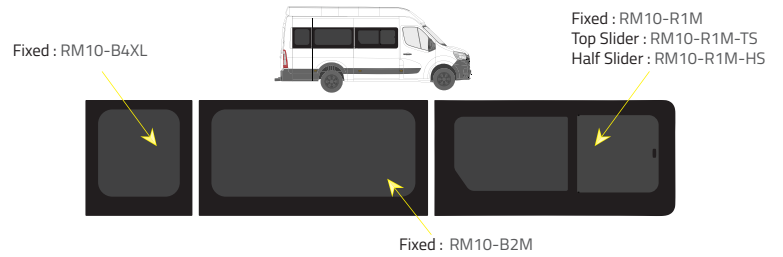

Colors

-  Green (Clear) - 77% LT
-  Privacy - 17% LT

Types of windows

Fixed

Top Slider

Half Slider

L1 - Short Wheelbase (SWB)

Driver's side **without** a side loading door

Passenger's side **with** a side loading door

L3 RWD - Medium Wheelbase with Long overhang

Driver's side **without** a side loading door

Driver's side **with** a side loading door

Passenger's side **with** a side loading door

L2 - Medium Wheelbase (MWB)

Driver's side **without** a side loading door

Driver's side **with** a side loading door

Passenger's side **with** a side loading door

L3 FWD - Long Wheelbase (LWB)

Driver's side **without** a side loading door