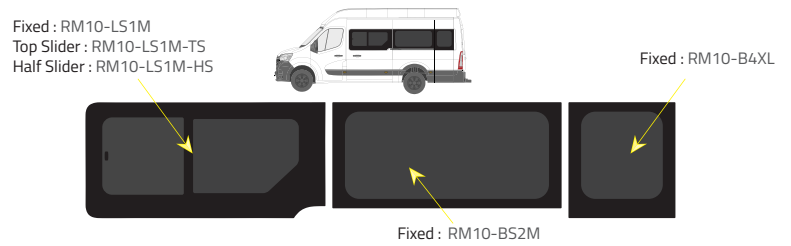

Colors

-  Green (Clear) - 77% LT
-  Privacy - 17% LT

Types of windows

Fixed

Top Slider

Half Slider

L1 - Short Wheelbase (SWB)

Driver's side **without** a side loading door

Passenger's side **with** a side loading door

L3 RWD - Medium Wheelbase with Long overhang

Driver's side **without** a side loading door

Driver's side **with** a side loading door

Passenger's side **with** a side loading door

L2 - Medium Wheelbase (MWB)

Driver's side **without** a side loading door

Driver's side **with** a side loading door

Passenger's side **with** a side loading door

L3 FWD - Long Wheelbase (LWB)

Driver's side **without** a side loading door