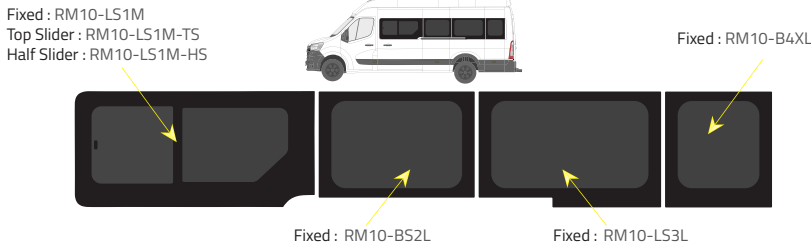

Driver's side **with** a side loading door

Passenger's side **with** a side loading door

Product Range

2 of 2

Colors

- Green (Clear) - 77% LT
- Privacy - 17% LT

Types of windows

Fixed

Top Slider

Half Slider

L4 - Long Wheelbase with Long overhang

Driver's side **without** a side loading door

Rear barn doors

Driver's side **with** a side loading door

Universal Sliders

Passenger's side **with** a side loading door

Van lengths

L1

L2

L3 RWD

L3 FWD

L4

Why Use Us...

ALL OUR GLASS MEETS