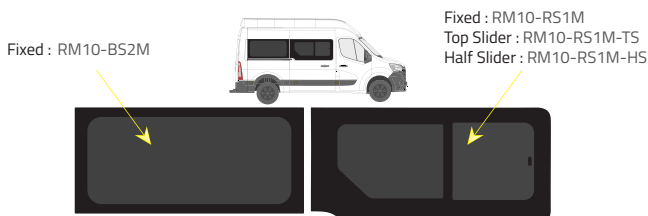

Colors

-  Green (Clear) - 77% LT
-  Privacy - 17% LT

Types of windows

Fixed

Top Slider

Half Slider

L1 - Short Wheelbase (SWB)

Driver's side **without** a side loading door

Passenger's side **with** a side loading door

L3 RWD - Medium Wheelbase with Long overhang

Driver's side **without** a side loading door

Driver's side **with** a side loading door

Passenger's side **with** a side loading door

L2 - Medium Wheelbase (MWB)

Driver's side **without** a side loading door

Driver's side **with** a side loading door

Passenger's side **with** a side loading door

L3 FWD - Long Wheelbase (LWB)

Driver's side **without** a side loading door