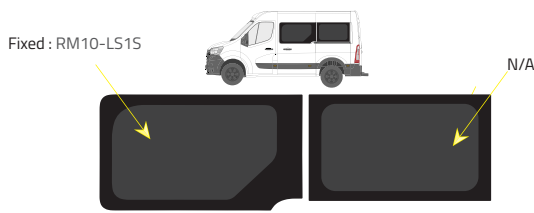

Colors

-  Green (Clear) - 77% LT
-  Privacy - 17% LT

Types of windows

Fixed

Top Slider

Half Slider

L1 - Short Wheelbase (SWB)

Driver's side **without** a side loading door

Passenger's side **with** a side loading door

L3 RWD - Medium Wheelbase with Long overhang

Driver's side **without** a side loading door

Driver's side **with** a side loading door

Passenger's side **with** a side loading door

L2 - Medium Wheelbase (MWB)

Driver's side **without** a side loading door

Driver's side **with** a side loading door

Passenger's side **with** a side loading door

L3 FWD - Long Wheelbase (LWB)

Driver's side **without** a side loading door