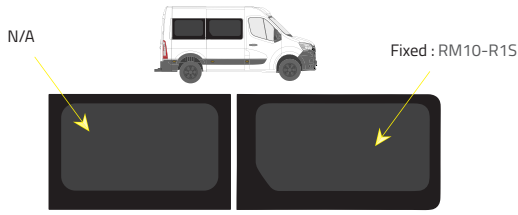

Colors

-  Green (Clear) - 77% LT
-  Privacy - 17% LT

Types of windows

Fixed

Top Slider

Half Slider

L1 - Short Wheelbase (SWB)

Driver's side **without** a side loading door

Passenger's side **with** a side loading door

L3 RWD - Medium Wheelbase with Long overhang

Driver's side **without** a side loading door

Driver's side **with** a side loading door

Passenger's side **with** a side loading door

L2 - Medium Wheelbase (MWB)

Driver's side **without** a side loading door

Driver's side **with** a side loading door

Passenger's side **with** a side loading door

L3 FWD - Long Wheelbase (LWB)

Driver's side **without** a side loading door