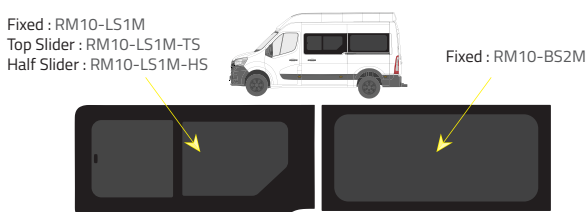

Passenger's side **with** a side loading door

L3 RWD - Medium Wheelbase with Long overhang

Driver's side **without** a side loading door

Driver's side **with** a side loading door

Passenger's side **with** a side loading door

L2 - Medium Wheelbase (MWB)

Driver's side **without** a side loading door

Driver's side **with** a side loading door

Passenger's side **with** a side loading door

L3 FWD - Long Wheelbase (LWB)

Driver's side **without** a side loading door

Driver's side **with** a side loading door

Passenger's side **with** a side loading door

Product Range

2 of 2

Colors

- Green (Clear) - 77% LT
- Privacy - 17% LT

Types of windows

Fixed