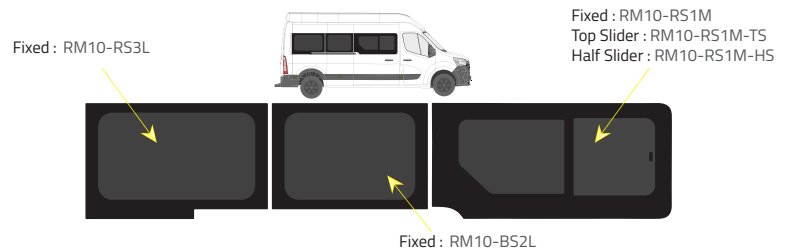

Passenger's side **with** a side loading door

L3 RWD - Medium Wheelbase with Long overhang

Driver's side **without** a side loading door

Driver's side **with** a side loading door

Passenger's side **with** a side loading door

L2 - Medium Wheelbase (MWB)

Driver's side **without** a side loading door

Driver's side **with** a side loading door

Passenger's side **with** a side loading door

L3 FWD - Long Wheelbase (LWB)

Driver's side **without** a side loading door

Driver's side **with** a side loading door

Passenger's side **with** a side loading door

Product Range

2 of 2

Colors

- Green (Clear) - 77% LT
- Privacy - 17% LT

Types of windows

Fixed