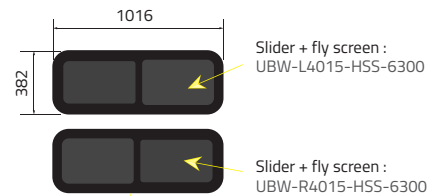

Driver's side **with** a side loading door

Passenger's side **with** a side loading door

Product Range

2 of 2

Colors

- Green (Clear) - 77% LT
- Privacy - 17% LT

Types of windows

Fixed

Top Slider

Half Slider

L4 - Long Wheelbase with Long overhang

Driver's side **without** a side loading door

Rear barn doors

Driver's side **with** a side loading door

Universal Sliders

Passenger's side **with** a side loading door

Van lengths

L1

L2

L3 RWD

L3 FWD

L4

Why Use Us...

ALL OUR GLASS MEETS