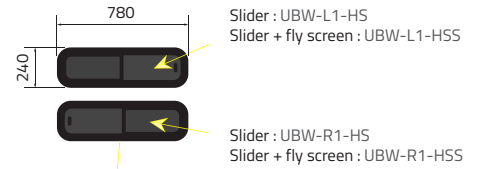

Driver's side **with** a side loading door

Passenger's side **with** a side loading door

Product Range

2 of 2

Colors

- Green (Clear) - 77% LT
- Privacy - 17% LT

Types of windows

Fixed

Top Slider

Half Slider

L4 - Long Wheelbase with Long overhang

Driver's side **without** a side loading door

Rear barn doors

Driver's side **with** a side loading door

Universal Sliders

Passenger's side **with** a side loading door