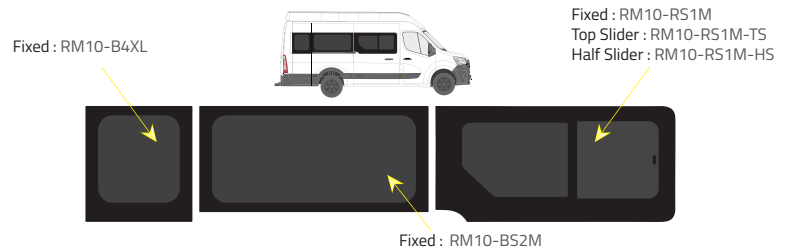

Colors

-  Green (Clear) - 77% LT
-  Privacy - 17% LT

Types of windows

Fixed

Top Slider

Half Slider

L1 - Short Wheelbase (SWB)

Driver's side **without** a side loading door

Passenger's side **with** a side loading door

L3 RWD - Medium Wheelbase with Long overhang

Driver's side **without** a side loading door

Driver's side **with** a side loading door

Passenger's side **with** a side loading door

L2 - Medium Wheelbase (MWB)

Driver's side **without** a side loading door

Driver's side **with** a side loading door

Passenger's side **with** a side loading door

L3 FWD - Long Wheelbase (LWB)

Driver's side **without** a side loading door