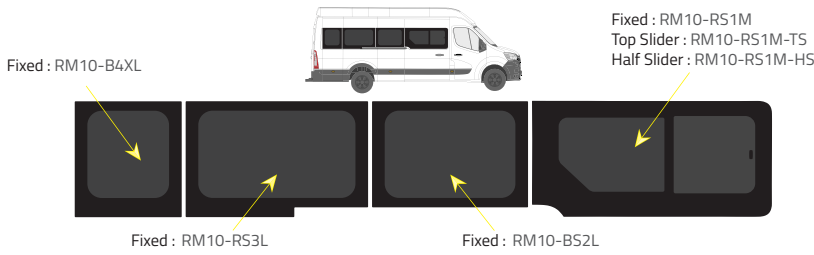

Driver's side **with** a side loading door

Passenger's side **with** a side loading door

Product Range

2 of 2

Colors

- Green (Clear) - 77% LT
- Privacy - 17% LT

Types of windows

Fixed

Top Slider

Half Slider

L4 - Long Wheelbase with Long overhang

Driver's side **without** a side loading door

Rear barn doors

Driver's side **with** a side loading door

Universal Sliders

Passenger's side **with** a side loading door

Van lengths

L1

L2

L3 RWD

L3 FWD

L4

Why Use Us...

ALL OUR GLASS MEETS