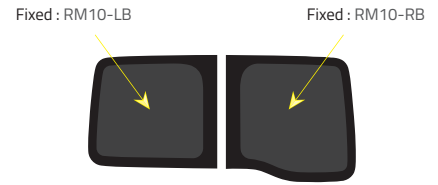

Driver's side **with** a side loading door

Passenger's side **with** a side loading door

Product Range

2 of 2

Colors

- Green (Clear) - 77% LT
- Privacy - 17% LT

Types of windows

Fixed

Top Slider

Half Slider

L4 - Long Wheelbase with Long overhang

Driver's side **without** a side loading door

Rear barn doors

Driver's side **with** a side loading door

Universal Sliders

Passenger's side **with** a side loading door

Van lengths

L1

L2

L3 RWD

L3 FWD

L4

Why Use Us...

ALL OUR GLASS MEETS