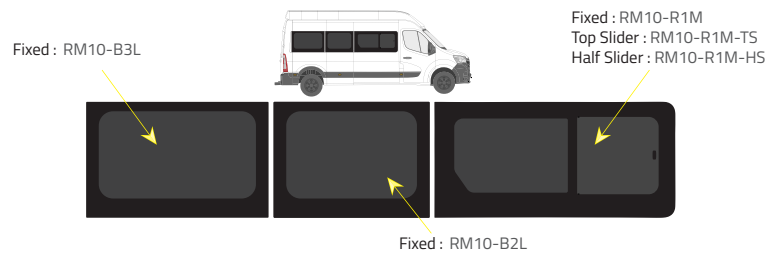

Colors

-  Green (Clear) - 77% LT
-  Privacy - 17% LT

Types of windows

Fixed

Top Slider

Half Slider

L1 - Short Wheelbase (SWB)

Driver's side **without** a side loading door

Passenger's side **with** a side loading door

L3 RWD - Medium Wheelbase with Long overhang

Driver's side **without** a side loading door

Driver's side **with** a side loading door

Passenger's side **with** a side loading door

L2 - Medium Wheelbase (MWB)

Driver's side **without** a side loading door

Driver's side **with** a side loading door

Passenger's side **with** a side loading door

L3 FWD - Long Wheelbase (LWB)

Driver's side **without** a side loading door

Driver's side **with** a side loading door

Passenger's side **with** a side loading door

Product Range

2 of 2

Colors

- Green (Clear) - 77% LT
- Privacy - 17% LT

Types of windows

Fixed