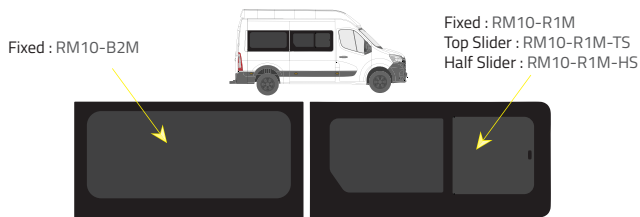

Colors

-  Green (Clear) - 77% LT
-  Privacy - 17% LT

Types of windows

Fixed

Top Slider

Half Slider

L1 - Short Wheelbase (SWB)

Driver's side **without** a side loading door

Passenger's side **with** a side loading door

L3 RWD - Medium Wheelbase with Long overhang

Driver's side **without** a side loading door

Driver's side **with** a side loading door

Passenger's side **with** a side loading door

L2 - Medium Wheelbase (MWB)

Driver's side **without** a side loading door

Driver's side **with** a side loading door

Passenger's side **with** a side loading door

L3 FWD - Long Wheelbase (LWB)

Driver's side **without** a side loading door