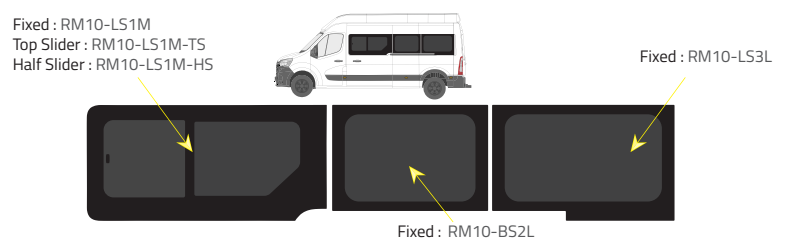

Passenger's side **with** a side loading door

L3 RWD - Medium Wheelbase with Long overhang

Driver's side **without** a side loading door

Driver's side **with** a side loading door

Passenger's side **with** a side loading door

L2 - Medium Wheelbase (MWB)

Driver's side **without** a side loading door

Driver's side **with** a side loading door

Passenger's side **with** a side loading door

L3 FWD - Long Wheelbase (LWB)

Driver's side **without** a side loading door

Driver's side **with** a side loading door

Passenger's side **with** a side loading door

Product Range

2 of 2

Colors

- Green (Clear) - 77% LT
- Privacy - 17% LT

Types of windows

Fixed