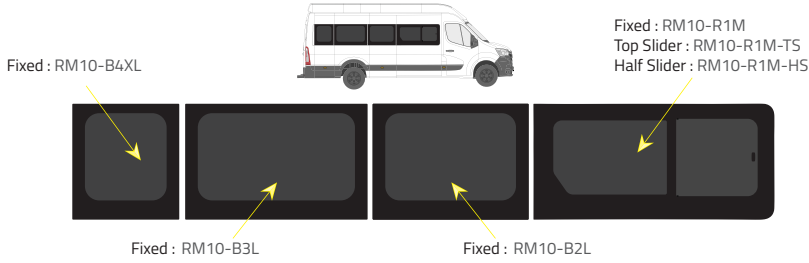

L2 - Medium Wheelbase (MWB)

Driver's side **without** a side loading door

Driver's side **with** a side loading door

Passenger's side **with** a side loading door

L3 FWD - Long Wheelbase (LWB)

Driver's side **without** a side loading door

Driver's side **with** a side loading door

Passenger's side **with** a side loading door

Product Range

2 of 2

Colors

- Green (Clear) - 77% LT
- Privacy - 17% LT

Types of windows

Fixed

Top Slider

Half Slider

L4 - Long Wheelbase with Long overhang

Driver's side **without** a side loading door

Rear barn doors

Driver's side **with** a side loading door

Universal Sliders

Passenger's side **with** a side loading door