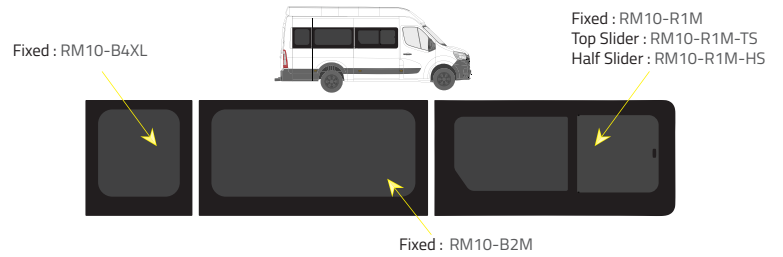

## Types of windows

Fixed

Top Slider

Half Slider

### L1 - Short Wheelbase (SWB)

Driver's side **without** a side loading door

Passenger's side **with** a side loading door

### L3 RWD - Medium Wheelbase with Long overhang

Driver's side **without** a side loading door

Driver's side **with** a side loading door

Passenger's side **with** a side loading door