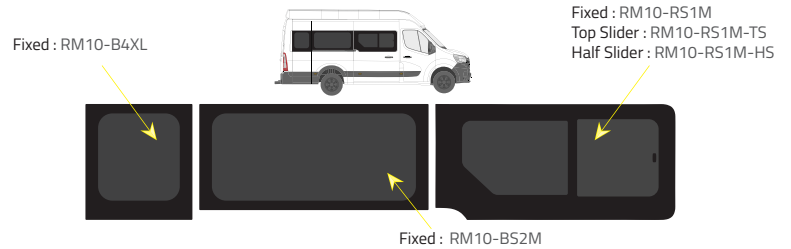

## Types of windows

Fixed

Top Slider

Half Slider

### L1 - Short Wheelbase (SWB)

Driver's side **without** a side loading door

Passenger's side **with** a side loading door

### L3 RWD - Medium Wheelbase with Long overhang

Driver's side **without** a side loading door

Driver's side **with** a side loading door

Passenger's side **with** a side loading door