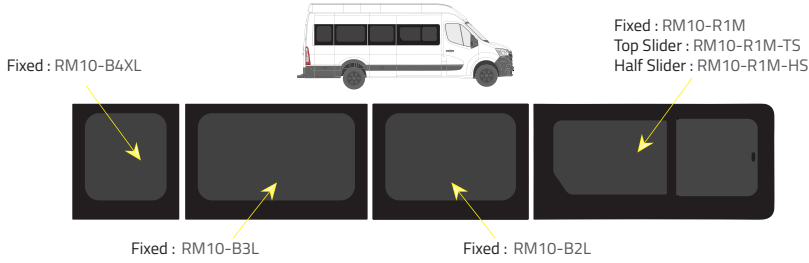

## Colors

- Green (Clear) - 77% LT
- Privacy - 17% LT

## Types of windows

Fixed

Top Slider

Half Slider

## L4 - Long Wheelbase with Long overhang

Driver's side **without** a side loading door