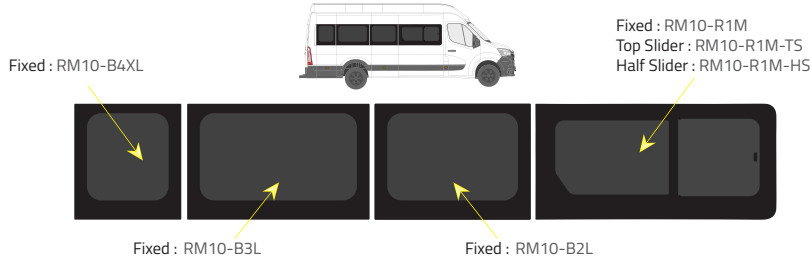

L2 - Medium Wheelbase (MWB)

Driver's side **without** a side loading door

Driver's side **with** a side loading door

Passenger's side **with** a side loading door

L3 FWD - Long Wheelbase (LWB)

Driver's side **without** a side loading door

Driver's side **with** a side loading door

Passenger's side **with** a side loading door

Product Range

2 of 2

Colors

- Green (Clear) - 77% LT
- Privacy - 17% LT

Types of windows

Fixed

Top Slider

Half Slider

L4 - Long Wheelbase with Long overhang

Driver's side **without** a side loading door

Rear barn doors

Driver's side **with** a side loading door

Universal Sliders

Passenger's side **with** a side loading door