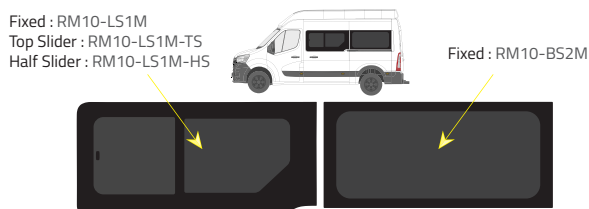

L2 - Medium Wheelbase (MWB)

Driver's side **without** a side loading door

Driver's side **with** a side loading door

Passenger's side **with** a side loading door

L3 FWD - Long Wheelbase (LWB)

Driver's side **without** a side loading door

Driver's side **with** a side loading door

Passenger's side **with** a side loading door

Product Range

2 of 2

Colors

- Green (Clear) - 77% LT
- Privacy - 17% LT

Types of windows

Fixed