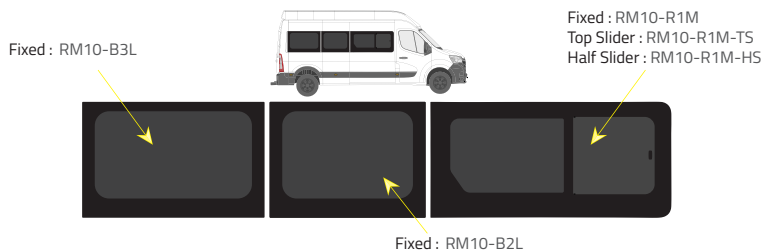

Colors

-  Green (Clear) - 77% LT
-  Privacy - 17% LT

Types of windows

Fixed

Top Slider

Half Slider

L1 - Short Wheelbase (SWB)

Driver's side **without** a side loading door

Passenger's side **with** a side loading door

L3 RWD - Medium Wheelbase with Long overhang

Driver's side **without** a side loading door

Driver's side **with** a side loading door

Passenger's side **with** a side loading door

L2 - Medium Wheelbase (MWB)

Driver's side **without** a side loading door

Driver's side **with** a side loading door

Passenger's side **with** a side loading door

L3 FWD - Long Wheelbase (LWB)

Driver's side **without** a side loading door

Driver's side **with** a side loading door

Passenger's side **with** a side loading door

Product Range

2 of 2

Colors

- Green (Clear) - 77% LT
- Privacy - 17% LT

Types of windows

Fixed