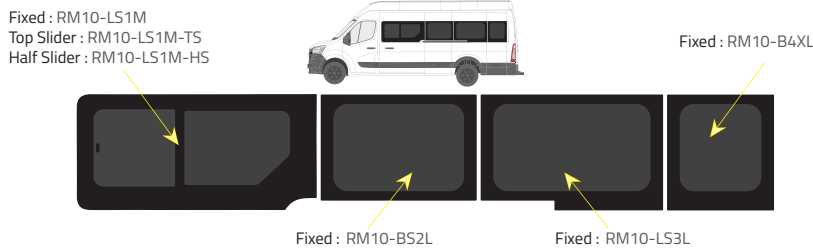

Driver's side **with** a side loading door

Passenger's side **with** a side loading door

Product Range

2 of 2

Colors

- Green (Clear) - 77% LT
- Privacy - 17% LT

Types of windows

Fixed

Top Slider

Half Slider

L4 - Long Wheelbase with Long overhang

Driver's side **without** a side loading door

Rear barn doors

Driver's side **with** a side loading door

Universal Sliders

Passenger's side **with** a side loading door

Van lengths

L1

L2

L3 RWD

L3 FWD

L4

Why Use Us...

ALL OUR GLASS MEETS