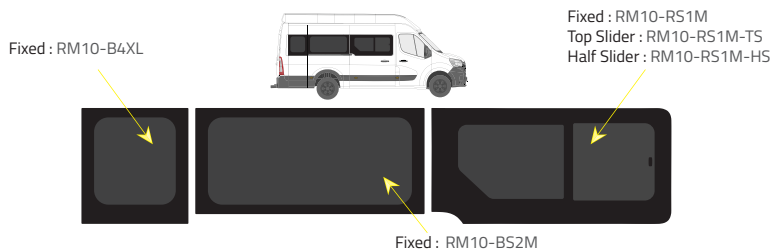

Colors

-  Green (Clear) - 77% LT
-  Privacy - 17% LT

Types of windows

Fixed

Top Slider

Half Slider

L1 - Short Wheelbase (SWB)

Driver's side **without** a side loading door

Passenger's side **with** a side loading door

L3 RWD - Medium Wheelbase with Long overhang

Driver's side **without** a side loading door

Driver's side **with** a side loading door

Passenger's side **with** a side loading door

L2 - Medium Wheelbase (MWB)

Driver's side **without** a side loading door

Driver's side **with** a side loading door

Passenger's side **with** a side loading door

L3 FWD - Long Wheelbase (LWB)

Driver's side **without** a side loading door