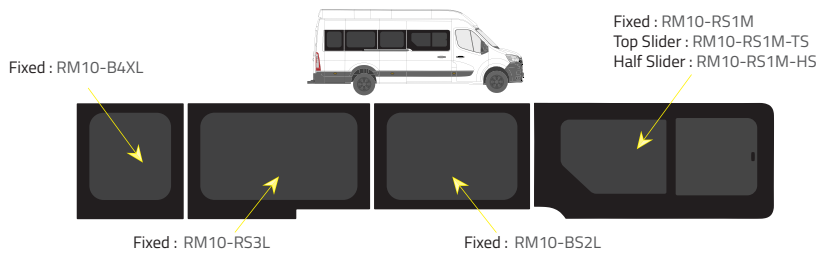

Driver's side **with** a side loading door

Passenger's side **with** a side loading door

Product Range

2 of 2

Colors

- Green (Clear) - 77% LT
- Privacy - 17% LT

Types of windows

Fixed

Top Slider

Half Slider

L4 - Long Wheelbase with Long overhang

Driver's side **without** a side loading door

Rear barn doors

Driver's side **with** a side loading door

Universal Sliders

Passenger's side **with** a side loading door

Van lengths

L1

L2

L3 RWD

L3 FWD

L4

Why Use Us...

ALL OUR GLASS MEETS