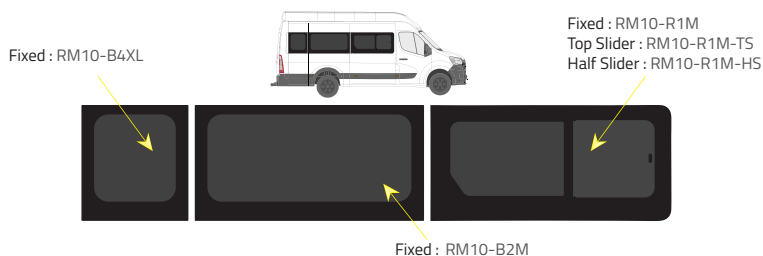

Colors

-  Green (Clear) - 77% LT
-  Privacy - 17% LT

Types of windows

Fixed

Top Slider

Half Slider

L1 - Short Wheelbase (SWB)

Driver's side **without** a side loading door

Passenger's side **with** a side loading door

L3 RWD - Medium Wheelbase with Long overhang

Driver's side **without** a side loading door

Driver's side **with** a side loading door

Passenger's side **with** a side loading door