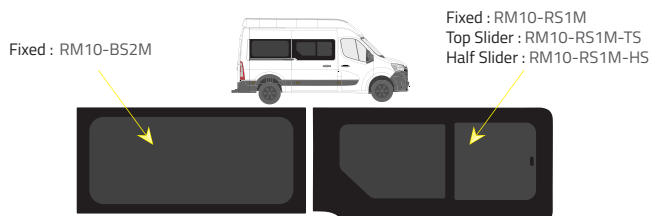

Colors

-  Green (Clear) - 77% LT
-  Privacy - 17% LT

Types of windows

Fixed

Top Slider

Half Slider

L1 - Short Wheelbase (SWB)

Driver's side **without** a side loading door

Passenger's side **with** a side loading door

L3 RWD - Medium Wheelbase with Long overhang

Driver's side **without** a side loading door

Driver's side **with** a side loading door

Passenger's side **with** a side loading door

L2 - Medium Wheelbase (MWB)

Driver's side **without** a side loading door

Driver's side **with** a side loading door

Passenger's side **with** a side loading door

L3 FWD - Long Wheelbase (LWB)

Driver's side **without** a side loading door