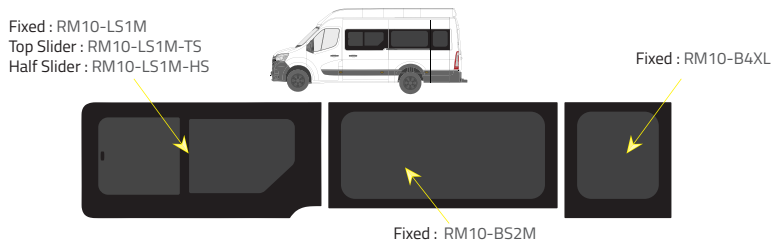

Colors

-  Green (Clear) - 77% LT
-  Privacy - 17% LT

Types of windows

Fixed

Top Slider

Half Slider

L1 - Short Wheelbase (SWB)

Driver's side **without** a side loading door

Passenger's side **with** a side loading door

L3 RWD - Medium Wheelbase with Long overhang

Driver's side **without** a side loading door

Driver's side **with** a side loading door

Passenger's side **with** a side loading door

L2 - Medium Wheelbase (MWB)

Driver's side **without** a side loading door

Driver's side **with** a side loading door

Passenger's side **with** a side loading door

L3 FWD - Long Wheelbase (LWB)

Driver's side **without** a side loading door