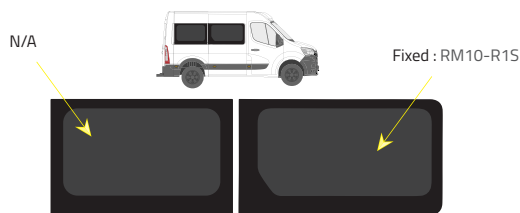

Colors

-  Green (Clear) - 77% LT
-  Privacy - 17% LT

Types of windows

Fixed

Top Slider

Half Slider

L1 - Short Wheelbase (SWB)

Driver's side **without** a side loading door

Passenger's side **with** a side loading door

L3 RWD - Medium Wheelbase with Long overhang

Driver's side **without** a side loading door

Driver's side **with** a side loading door

Passenger's side **with** a side loading door