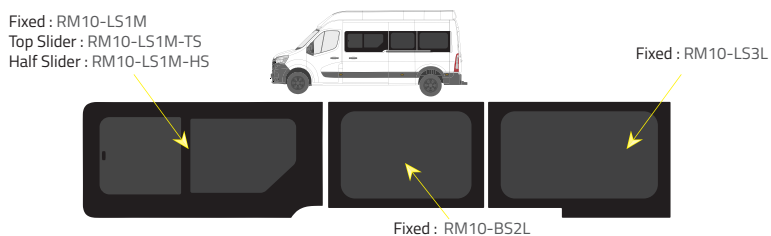

Passenger's side **with** a side loading door

L3 RWD - Medium Wheelbase with Long overhang

Driver's side **without** a side loading door

Driver's side **with** a side loading door

Passenger's side **with** a side loading door

L2 - Medium Wheelbase (MWB)

Driver's side **without** a side loading door

Driver's side **with** a side loading door

Passenger's side **with** a side loading door

L3 FWD - Long Wheelbase (LWB)

Driver's side **without** a side loading door

Driver's side **with** a side loading door

Passenger's side **with** a side loading door

Product Range

2 of 2

Colors

- Green (Clear) - 77% LT
- Privacy - 17% LT

Types of windows

Fixed