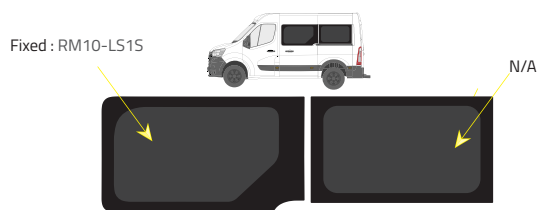

Colors

-  Green (Clear) - 77% LT
-  Privacy - 17% LT

Types of windows

Fixed

Top Slider

Half Slider

L1 - Short Wheelbase (SWB)

Driver's side **without** a side loading door

Passenger's side **with** a side loading door

L3 RWD - Medium Wheelbase with Long overhang

Driver's side **without** a side loading door

Driver's side **with** a side loading door

Passenger's side **with** a side loading door

L2 - Medium Wheelbase (MWB)

Driver's side **without** a side loading door

Driver's side **with** a side loading door

Passenger's side **with** a side loading door

L3 FWD - Long Wheelbase (LWB)

Driver's side **without** a side loading door