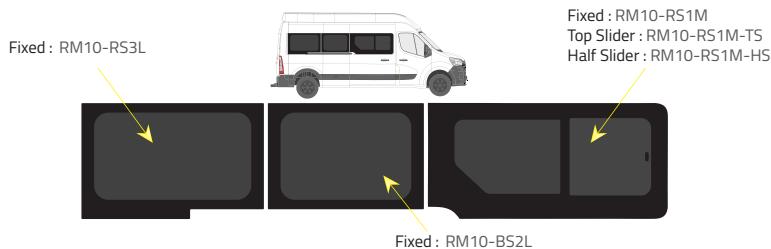

Passenger's side **with** a side loading door

L3 RWD - Medium Wheelbase with Long overhang

Driver's side **without** a side loading door

Driver's side **with** a side loading door

Passenger's side **with** a side loading door

L2 - Medium Wheelbase (MWB)

Driver's side **without** a side loading door

Driver's side **with** a side loading door

Passenger's side **with** a side loading door

L3 FWD - Long Wheelbase (LWB)

Driver's side **without** a side loading door

Driver's side **with** a side loading door

Passenger's side **with** a side loading door

Product Range

2 of 2

Colors

- Green (Clear) - 77% LT
- Privacy - 17% LT

Types of windows

Fixed