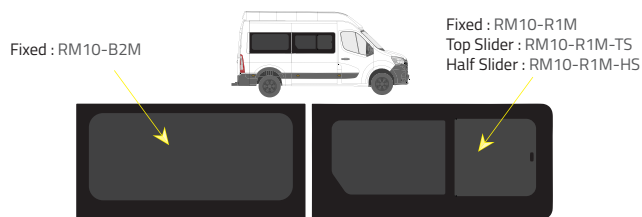

Colors

-  Green (Clear) - 77% LT
-  Privacy - 17% LT

Types of windows

Fixed

Top Slider

Half Slider

L1 - Short Wheelbase (SWB)

Driver's side **without** a side loading door

Passenger's side **with** a side loading door

L3 RWD - Medium Wheelbase with Long overhang

Driver's side **without** a side loading door

Driver's side **with** a side loading door

Passenger's side **with** a side loading door

L2 - Medium Wheelbase (MWB)

Driver's side **without** a side loading door

Driver's side **with** a side loading door

Passenger's side **with** a side loading door

L3 FWD - Long Wheelbase (LWB)

Driver's side **without** a side loading door