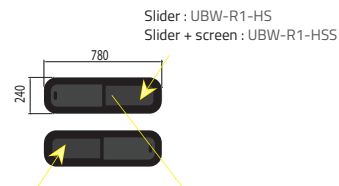

- Fixed : PB07-RS2L
- Dummy : PB07-BS2L-B

Passenger's side **with** a side loading door

- Fixed : PB07-B1ML
- Top Slider : PB07-L1ML-TS
- Half Slider : PB07-L1ML-HS
- Half Slider + screen : PB07-L1ML-HSS
- Fixed : PB07-LS3XL
- Half Slider : PB07-LS3XL-HS
- Half Slider + screen : PB07-LS3XL-HSS

- Fixed : PB07-LS2L
- Dummy : PB07-BS2L-B

Rear barn doors

- Fixed : PB07-BB
- Half Slider + screen : PB07-LB-HSS
- Fixed : PB07-BB
- Half Slider + screen : PB07-RB-HSS

Standard fit

- Fixed : PB07-LB-2
- Half Slider + screen : PB07-LB-HSS-2
- Fixed : PB07-RB-2
- Half Slider + screen : PB07-RB-HSS-2

For special hinged door

Universal Windows

Top Slider

Half Slider

Half Slider - PB07-LS2M-HS

Half Slider - internal frame

Slider Design with Fly Screen

Why Use Us...