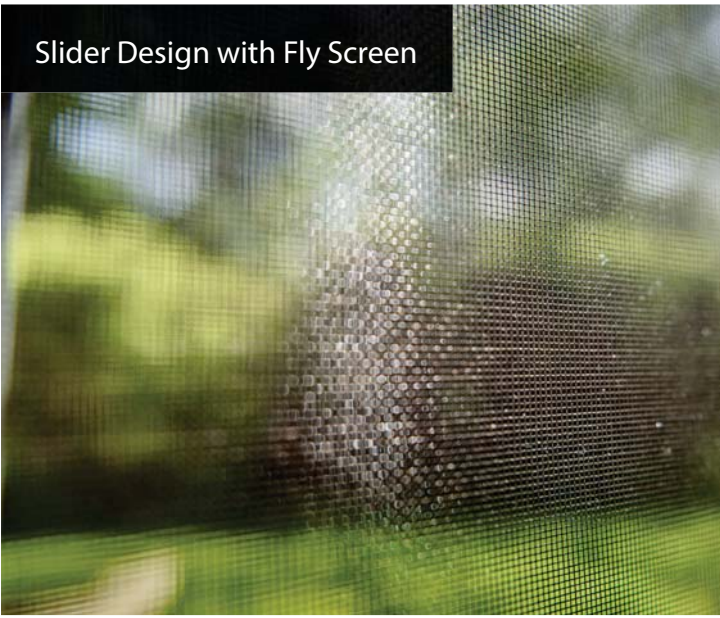

For special hinged door

Universal Windows

Top Slider

Half Slider

Half Slider - PB07-LS2M-HS

Half Slider - internal frame

Slider Design with Fly Screen

Why Use Us...