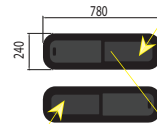

Universal Windows

- Slider : UBW-R1-HS
- Slider + screen : UBW-R1-HSS
- Slider : UBW-L1-HS
- Slider + screen : UBW-L1-HSS