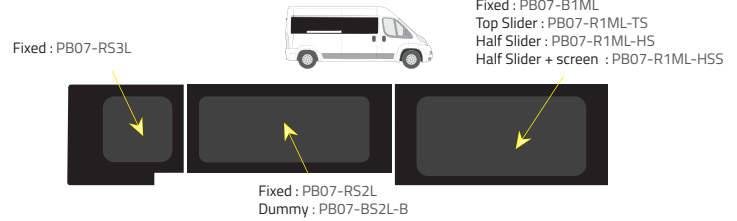

Driver's side **with** a side loading door