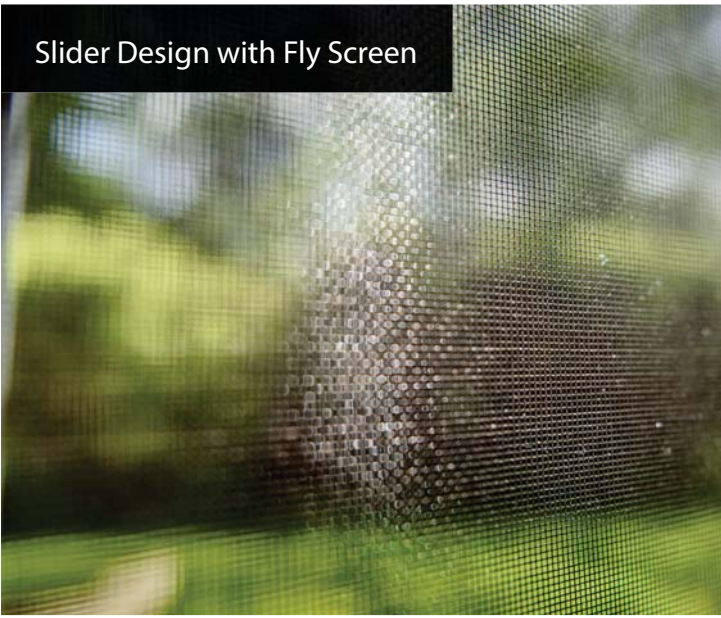

For special hinged door

Universal Windows

- Slider : UBW-R1-HS
- Slider + screen : UBW-R1-HSS
- Slider : UBW-L1-HS
- Slider + screen : UBW-L1-HSS

Slider Design with Fly Screen

Why Use Us...

ALL OUR GLASS MEETS