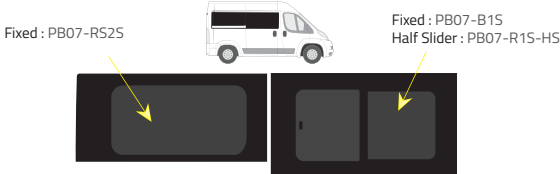

Colours

-  Green (Clear) - 77% LT
-  Privacy - 17% LT

Types of windows

L1 (Short) - 2670 mm

Driver's side **without** a side loading door

Driver's side **with** a side loading door

Passenger's side **with** a side loading door