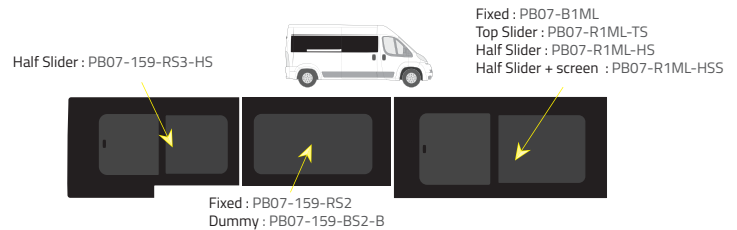

Colours

-  Green (Clear) - 77% LT
-  Privacy - 17% LT

Types of windows

L1 (Short) - 2670 mm

Driver's side **without** a side loading door

Driver's side **with** a side loading door

Passenger's side **with** a side loading door

Driver's side **with** a side loading door

Passenger's side **with** a side loading door

L3 (Long) - 3705 mm : rear slider configuration

Driver's side **without** a side loading door

Driver's side **with** a side loading door

Passenger's side **with** a side loading door

Product Range

2 of 2

Colours

- Green (Clear) - 77% LT
- Privacy - 17% LT

Types of windows

L4 (Extra long) - 4070 mm

Driver's side **without** a side loading door

- Fixed : PB07-R3XL-3
- Half Slider : PB07-R3XL-HS
- Half Slider + screen : PB07-R3XL-HSS
- Fixed : PB07-B1ML
- Top Slider : PB07-R1ML-TS
- Half Slider : PB07-R1ML-HS
- Half Slider + screen : PB07-R1ML-HSS