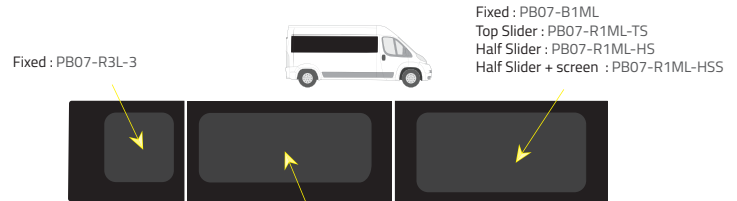

Colours

-  Green (Clear) - 77% LT
-  Privacy - 17% LT

Types of windows

L1 (Short) - 2670 mm

Driver's side **without** a side loading door

Driver's side **with** a side loading door

Passenger's side **with** a side loading door

L2 (Medium) - 3120 mm

Driver's side **without** a side loading door

Driver's side **with** a side loading door

Passenger's side **with** a side loading door

L3 (Long) - 3705 mm : standard configuration

Driver's side **without** a side loading door

Passenger's side **with** a side loading door

Product Range

2 of 2

Colours

- Green (Clear) - 77% LT
- Privacy - 17% LT

Types of windows

L4 (Extra long) - 4070 mm

Driver's side **without** a side loading door