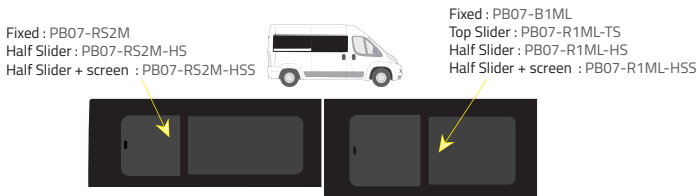

Driver's side **with** a side loading door