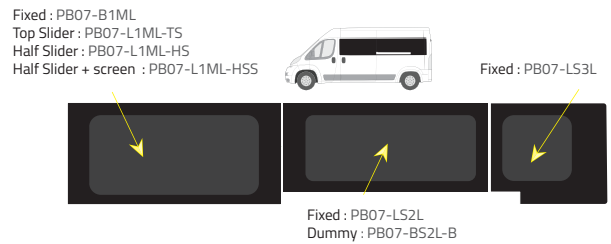

Passenger's side **with** a side loading door