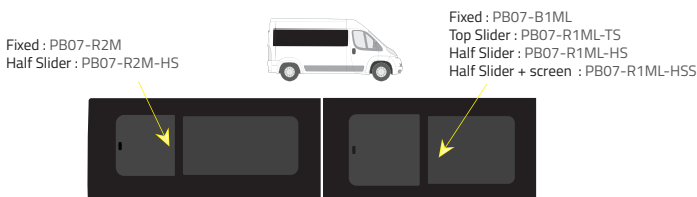

L2 (Medium) - 3120 mm

Driver's side **without** a side loading door