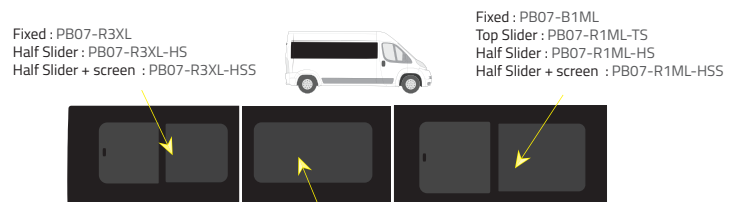

Driver's side **with** a side loading door

Passenger's side **with** a side loading door

L3 (Long) - 3705 mm : rear slider configuration

Driver's side **without** a side loading door

Driver's side **with** a side loading door

Passenger's side **with** a side loading door

Product Range

2 of 2

Colours

- Green (Clear) - 77% LT
- Privacy - 17% LT

Types of windows

L4 (Extra long) - 4070 mm

Driver's side **without** a side loading door