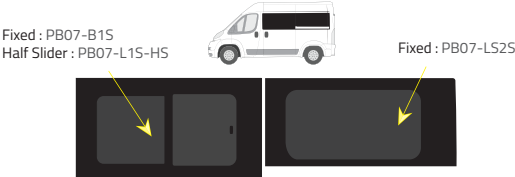

Colours

-  Green (Clear) - 77% LT
-  Privacy - 17% LT

Types of windows

L1 (Short) - 2670 mm

Driver's side **without** a side loading door

Driver's side **with** a side loading door

Passenger's side **with** a side loading door