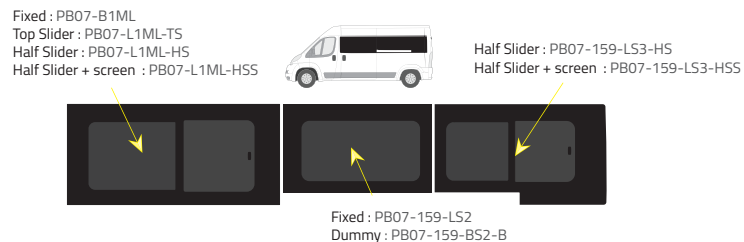

Colours

-  Green (Clear) - 77% LT
-  Privacy - 17% LT

Types of windows

L1 (Short) - 2670 mm

Driver's side **without** a side loading door

Driver's side **with** a side loading door

Passenger's side **with** a side loading door

Driver's side **with** a side loading door

Passenger's side **with** a side loading door

L3 (Long) - 3705 mm : rear slider configuration

Driver's side **without** a side loading door

Driver's side **with** a side loading door

Passenger's side **with** a side loading door

Product Range

2 of 2

Colours

- Green (Clear) - 77% LT
- Privacy - 17% LT

Types of windows

L4 (Extra long) - 4070 mm

Driver's side **without** a side loading door