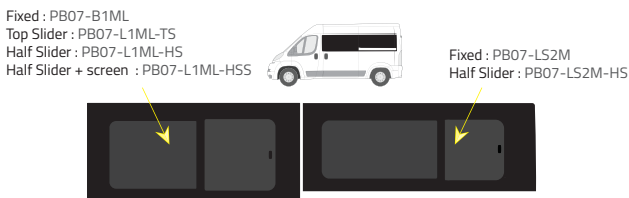

Colours

-  Green (Clear) - 77% LT
-  Privacy - 17% LT

Types of windows

L1 (Short) - 2670 mm

Driver's side **without** a side loading door

Driver's side **with** a side loading door

Passenger's side **with** a side loading door

L2 (Medium) - 3120 mm

Driver's side **without** a side loading door

Driver's side **with** a side loading door

Passenger's side **with** a side loading door

L3 (Long) - 3705 mm : standard configuration

Driver's side **without** a side loading door

Passenger's side **with** a side loading door

Product Range

2 of 2

Colours

- Green (Clear) - 77% LT
- Privacy - 17% LT

Types of windows

L4 (Extra long) - 4070 mm

Driver's side **without** a side loading door