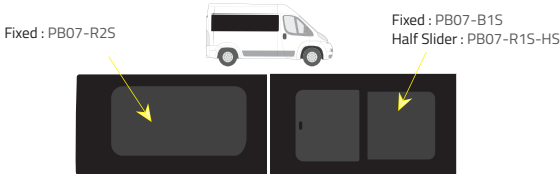

Colours

-  Green (Clear) - 77% LT
-  Privacy - 17% LT

Types of windows

L1 (Short) - 2670 mm

Driver's side **without** a side loading door

Driver's side **with** a side loading door

Passenger's side **with** a side loading door