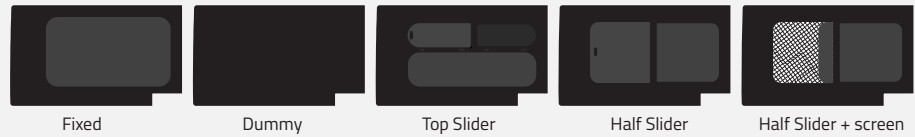

Colours

-  Green (Clear) - 77% LT
-  Privacy - 17% LT

Types of windows

L1 (Short) - 2670 mm

Driver's side **without** a side loading door

Driver's side **with** a side loading door

Passenger's side **with** a side loading door