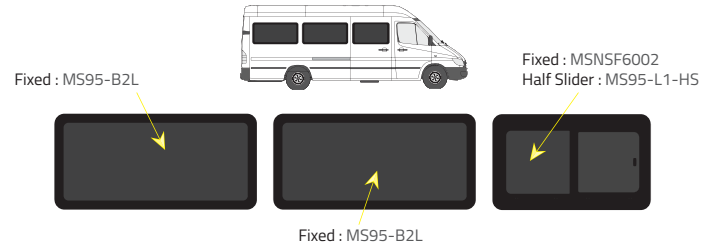

-  Green (Clear) - 77% LT
-  Privacy - 17% LT

Types of windows

Fixed

Half Slider

L1 - Short Wheelbase

Driver's side **without** a side loading door

Driver's side **with** a side loading door

Passenger's side **with** a side loading door

L2 - Medium Wheelbase

Driver's side **without** a side loading door

Driver's side **with** a side loading door

Passenger's side **with** a side loading door

L3 - Long Wheelbase

Driver's side **without** a side loading door

Driver's side **with** a side loading door

Passenger's side **with** a side loading door

Barn doors

Universal Windows

Universal slider

Half Slider - Internal view

Why Use Us...

ALL OUR GLASS MEETS