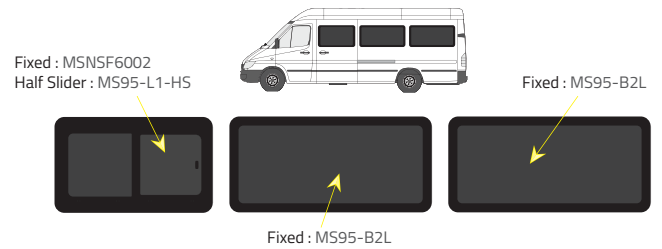

-  Green (Clear) - 77% LT
-  Privacy - 17% LT

Types of windows

Fixed

Half Slider

L1 - Short Wheelbase

Driver's side **without** a side loading door

Driver's side **with** a side loading door

Passenger's side **with** a side loading door

L2 - Medium Wheelbase

Driver's side **without** a side loading door

Driver's side **with** a side loading door

Passenger's side **with** a side loading door

L3 - Long Wheelbase

Driver's side **without** a side loading door

Driver's side **with** a side loading door

Passenger's side **with** a side loading door

Barn doors

Universal Windows

Universal slider

Half Slider - Internal view

Why Use Us...

ALL OUR GLASS MEETS