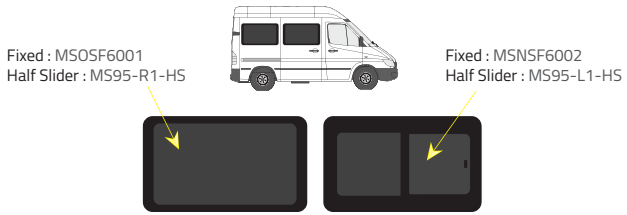

-  Green (Clear) - 77% LT
-  Privacy - 17% LT

Types of windows

Fixed

Half Slider

L1 - Short Wheelbase

Driver's side **without** a side loading door

Driver's side **with** a side loading door

Passenger's side **with** a side loading door

L2 - Medium Wheelbase

Driver's side **without** a side loading door

Driver's side **with** a side loading door

Passenger's side **with** a side loading door

L3 - Long Wheelbase

Driver's side **without** a side loading door