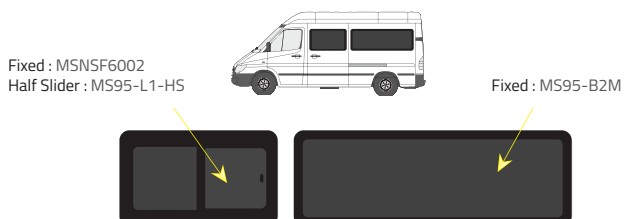

-  Green (Clear) - 77% LT
-  Privacy - 17% LT

Types of windows

Fixed

Half Slider

L1 - Short Wheelbase

Driver's side **without** a side loading door

Driver's side **with** a side loading door

Passenger's side **with** a side loading door

L2 - Medium Wheelbase

Driver's side **without** a side loading door

Driver's side **with** a side loading door

Passenger's side **with** a side loading door

L3 - Long Wheelbase

Driver's side **without** a side loading door

Driver's side **with** a side loading door

Passenger's side **with** a side loading door

Barn doors

Universal Windows

Universal slider

Half Slider - Internal view

Why Use Us...

ALL OUR GLASS MEETS