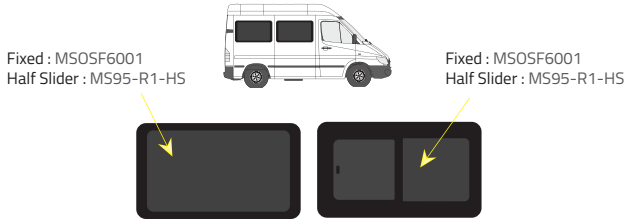

-  Green (Clear) - 77% LT
-  Privacy - 17% LT

Types of windows

Fixed

Half Slider

L1 - Short Wheelbase

Driver's side **without** a side loading door

Driver's side **with** a side loading door

Passenger's side **with** a side loading door

L2 - Medium Wheelbase

Driver's side **without** a side loading door

Driver's side **with** a side loading door

Passenger's side **with** a side loading door

L3 - Long Wheelbase

Driver's side **without** a side loading door