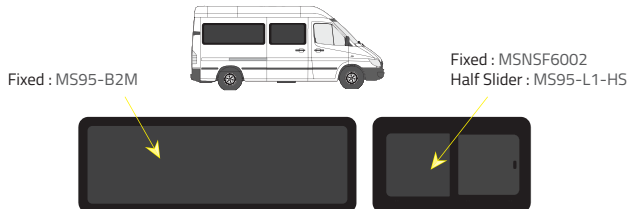

-  Green (Clear) - 77% LT
-  Privacy - 17% LT

Types of windows

Fixed

Half Slider

L1 - Short Wheelbase

Driver's side **without** a side loading door

Driver's side **with** a side loading door

Passenger's side **with** a side loading door

L2 - Medium Wheelbase

Driver's side **without** a side loading door

Driver's side **with** a side loading door

Passenger's side **with** a side loading door

L3 - Long Wheelbase

Driver's side **without** a side loading door