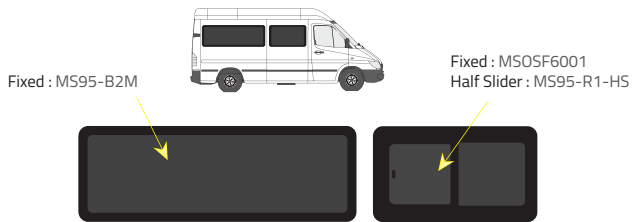

-  Green (Clear) - 77% LT
-  Privacy - 17% LT

Types of windows

Fixed

Half Slider

L1 - Short Wheelbase

Driver's side **without** a side loading door

Driver's side **with** a side loading door

Passenger's side **with** a side loading door

L2 - Medium Wheelbase

Driver's side **without** a side loading door

Driver's side **with** a side loading door

Passenger's side **with** a side loading door

L3 - Long Wheelbase

Driver's side **without** a side loading door