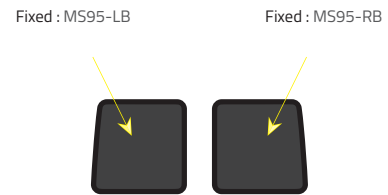

Product Range

Colors

- Green (Clear) - 77% LT
- Privacy - 17% LT

Types of windows

L1 - Short Wheelbase

Driver's side **without** a side loading door

Driver's side **with** a side loading door

Passenger's side **with** a side loading door

L2 - Medium Wheelbase

Driver's side **without** a side loading door

Driver's side **with** a side loading door

Passenger's side **with** a side loading door

L3 - Long Wheelbase

Driver's side **without** a side loading door

Driver's side **with** a side loading door

Passenger's side **with** a side loading door

Barn doors

Universal Windows