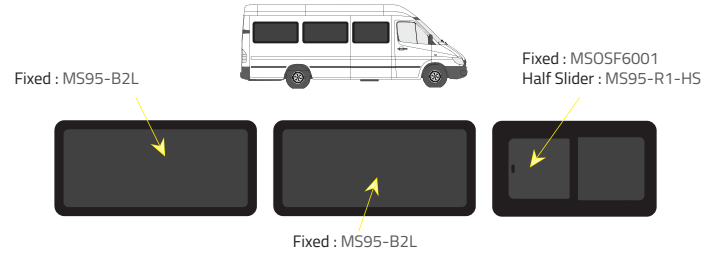

-  Green (Clear) - 77% LT
-  Privacy - 17% LT

Types of windows

Fixed

Half Slider

L1 - Short Wheelbase

Driver's side **without** a side loading door

Driver's side **with** a side loading door

Passenger's side **with** a side loading door

L2 - Medium Wheelbase

Driver's side **without** a side loading door

Driver's side **with** a side loading door

Passenger's side **with** a side loading door

L3 - Long Wheelbase

Driver's side **without** a side loading door

Driver's side **with** a side loading door

Passenger's side **with** a side loading door

Barn doors

Universal Windows

Universal slider

Half Slider - Internal view

Why Use Us...

ALL OUR GLASS MEETS