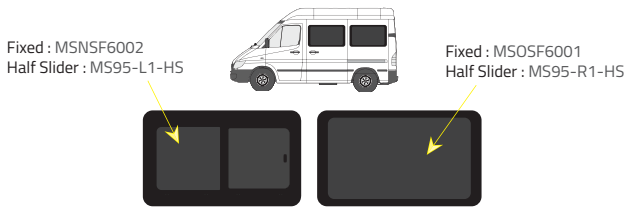

-  Green (Clear) - 77% LT
-  Privacy - 17% LT

Types of windows

Fixed

Half Slider

L1 - Short Wheelbase

Driver's side **without** a side loading door

Driver's side **with** a side loading door

Passenger's side **with** a side loading door

L2 - Medium Wheelbase

Driver's side **without** a side loading door

Driver's side **with** a side loading door

Passenger's side **with** a side loading door

L3 - Long Wheelbase

Driver's side **without** a side loading door