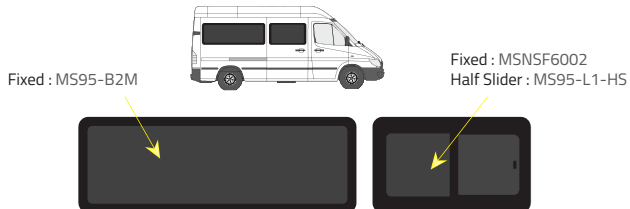

- Green (Clear) - 77% LT
- Privacy - 17% LT

Types of windows

Fixed

Half Slider

L1 - Short Wheelbase

Driver's side **without** a side loading door

Driver's side **with** a side loading door

Passenger's side **with** a side loading door

L2 - Medium Wheelbase

Driver's side **without** a side loading door

Driver's side **with** a side loading door

Passenger's side **with** a side loading door

L3 - Long Wheelbase

Driver's side **without** a side loading door