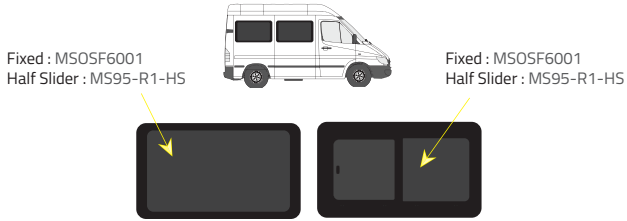

- Green (Clear) - 77% LT
- Privacy - 17% LT

Types of windows

Fixed

Half Slider

L1 - Short Wheelbase

Driver's side **without** a side loading door

Driver's side **with** a side loading door

Passenger's side **with** a side loading door

L2 - Medium Wheelbase

Driver's side **without** a side loading door

Driver's side **with** a side loading door

Passenger's side **with** a side loading door

L3 - Long Wheelbase

Driver's side **without** a side loading door