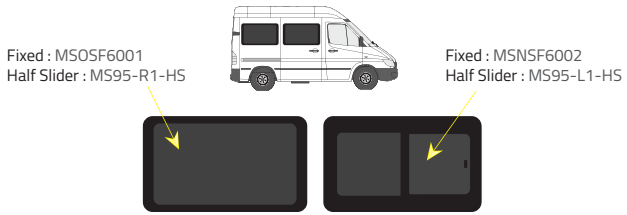

- Green (Clear) - 77% LT
- Privacy - 17% LT

Types of windows

Fixed

Half Slider

L1 - Short Wheelbase

Driver's side **without** a side loading door

Driver's side **with** a side loading door

Passenger's side **with** a side loading door

L2 - Medium Wheelbase

Driver's side **without** a side loading door

Driver's side **with** a side loading door

Passenger's side **with** a side loading door

L3 - Long Wheelbase

Driver's side **without** a side loading door