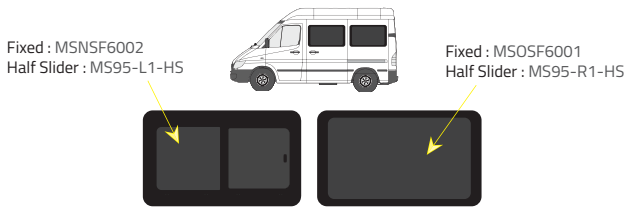

- Green (Clear) - 77% LT
- Privacy - 17% LT

Types of windows

Fixed

Half Slider

L1 - Short Wheelbase

Driver's side **without** a side loading door

Driver's side **with** a side loading door

Passenger's side **with** a side loading door

L2 - Medium Wheelbase

Driver's side **without** a side loading door

Driver's side **with** a side loading door

Passenger's side **with** a side loading door

L3 - Long Wheelbase

Driver's side **without** a side loading door