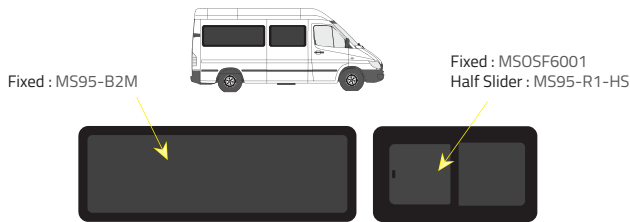

- Green (Clear) - 77% LT
- Privacy - 17% LT

Types of windows

Fixed

Half Slider

L1 - Short Wheelbase

Driver's side **without** a side loading door

Driver's side **with** a side loading door

Passenger's side **with** a side loading door

L2 - Medium Wheelbase

Driver's side **without** a side loading door

Driver's side **with** a side loading door

Passenger's side **with** a side loading door

L3 - Long Wheelbase

Driver's side **without** a side loading door