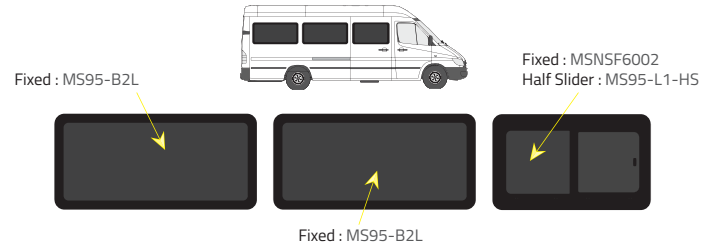

- Green (Clear) - 77% LT
- Privacy - 17% LT

Types of windows

Fixed

Half Slider

L1 - Short Wheelbase

Driver's side **without** a side loading door

Driver's side **with** a side loading door

Passenger's side **with** a side loading door

L2 - Medium Wheelbase

Driver's side **without** a side loading door

Driver's side **with** a side loading door

Passenger's side **with** a side loading door

L3 - Long Wheelbase

Driver's side **without** a side loading door

Driver's side **with** a side loading door

Passenger's side **with** a side loading door

Barn doors

Fixed : MS95-LB Fixed : MS95-RB

Universal Windows

Slider : UBW-L1-HS
Slider + screen : UBW-L1-HSS

Universal slider