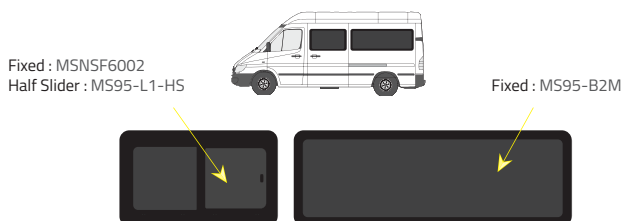

- Green (Clear) - 77% LT
- Privacy - 17% LT

Types of windows

Fixed

Half Slider

L1 - Short Wheelbase

Driver's side **without** a side loading door

Driver's side **with** a side loading door

Passenger's side **with** a side loading door

L2 - Medium Wheelbase

Driver's side **without** a side loading door

Driver's side **with** a side loading door

Passenger's side **with** a side loading door

L3 - Long Wheelbase

Driver's side **without** a side loading door

Driver's side **with** a side loading door

Passenger's side **with** a side loading door

Barn doors

Fixed : MS95-LB Fixed : MS95-RB

Universal Windows

Slider : UBW-L1-HS
Slider + screen : UBW-L1-HSS

Universal slider