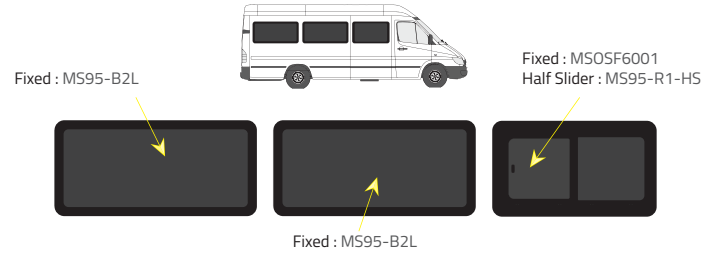

- Green (Clear) - 77% LT
- Privacy - 17% LT

Types of windows

Fixed

Half Slider

L1 - Short Wheelbase

Driver's side **without** a side loading door

Driver's side **with** a side loading door

Passenger's side **with** a side loading door

L2 - Medium Wheelbase

Driver's side **without** a side loading door

Driver's side **with** a side loading door

Passenger's side **with** a side loading door

L3 - Long Wheelbase

Driver's side **without** a side loading door

Driver's side **with** a side loading door

Passenger's side **with** a side loading door

Barn doors

Fixed : MS95-LB Fixed : MS95-RB

Universal Windows

Slider : UBW-L1-HS
Slider + screen : UBW-L1-HSS

Universal slider