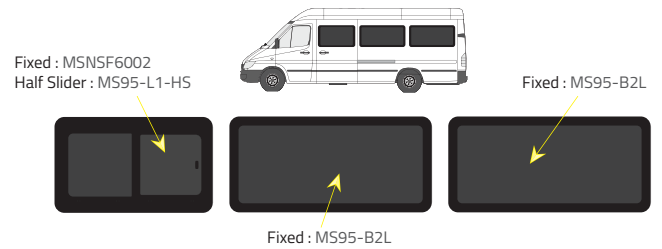

- Green (Clear) - 77% LT
- Privacy - 17% LT

Types of windows

Fixed

Half Slider

L1 - Short Wheelbase

Driver's side **without** a side loading door

Driver's side **with** a side loading door

Passenger's side **with** a side loading door

L2 - Medium Wheelbase

Driver's side **without** a side loading door

Driver's side **with** a side loading door

Passenger's side **with** a side loading door

L3 - Long Wheelbase

Driver's side **without** a side loading door

Driver's side **with** a side loading door

Passenger's side **with** a side loading door

Barn doors

Fixed : MS95-LB Fixed : MS95-RB

Universal Windows

Slider : UBW-L1-HS
Slider + screen : UBW-L1-HSS

Universal slider