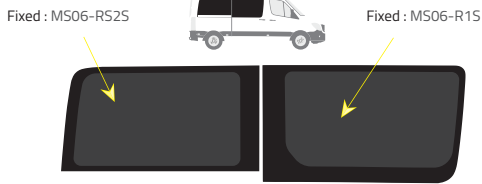

### Short Wheelbase (SWB) - 3250mm

Driver's side **without** a side loading door

Driver's side **with** a side loading door

Passenger's side **with** a side loading door