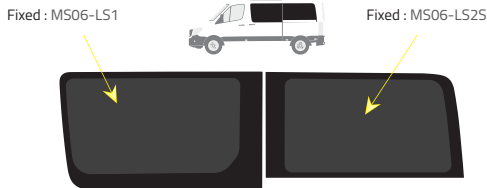

### Short Wheelbase (SWB) - 3250mm

Driver's side **without** a side loading door

Driver's side **with** a side loading door

Passenger's side **with** a side loading door