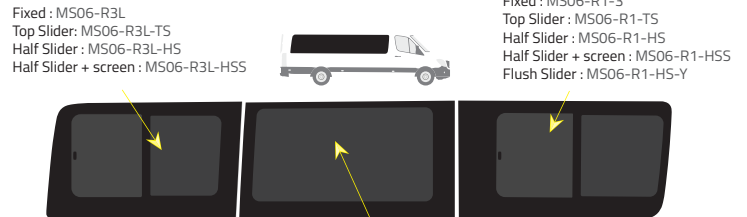

### Short Wheelbase (SWB) - 3250mm

Driver's side **without** a side loading door

Driver's side **with** a side loading door

Passenger's side **with** a side loading door

### Medium Wheelbase (MWB) - 3665mm

Driver's side **without** a side loading door

Driver's side **with** a side loading door

Passenger's side **with** a side loading door

### Long Wheelbases (LWB) & Extended (XLWB) - 4325mm

Driver's side **without** a side loading door

Driver's side **with** a side loading door

Passenger's side **with** a side loading door