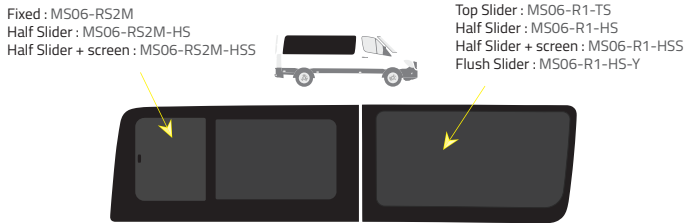

## Types of windows

### Short Wheelbase (SWB) - 3250mm

Driver's side **without** a side loading door

Driver's side **with** a side loading door

Passenger's side **with** a side loading door

### Medium Wheelbase (MWB) - 3665mm

Driver's side **without** a side loading door

Driver's side **with** a side loading door

Passenger's side **with** a side loading door