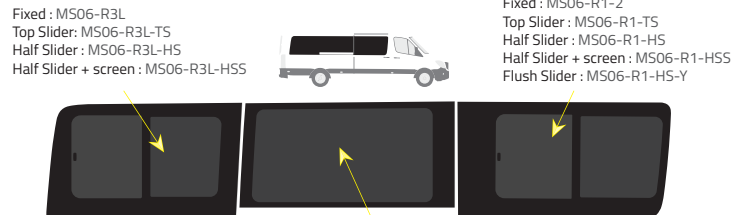

### Short Wheelbase (SWB) - 3250mm

Driver's side **without** a side loading door

Driver's side **with** a side loading door

Passenger's side **with** a side loading door

### Medium Wheelbase (MWB) - 3665mm

Driver's side **without** a side loading door

Driver's side **with** a side loading door

Passenger's side **with** a side loading door

### Long Wheelbases (LWB) & Extended (XLWB) - 4325mm

Driver's side **without** a side loading door

Driver's side **with** a side loading door

Passenger's side **with** a side loading door