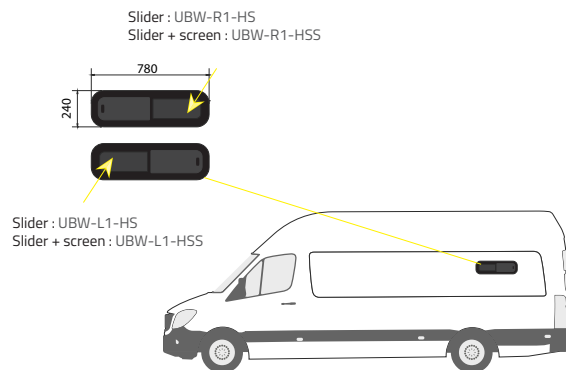

Half Slider

Universal Windows