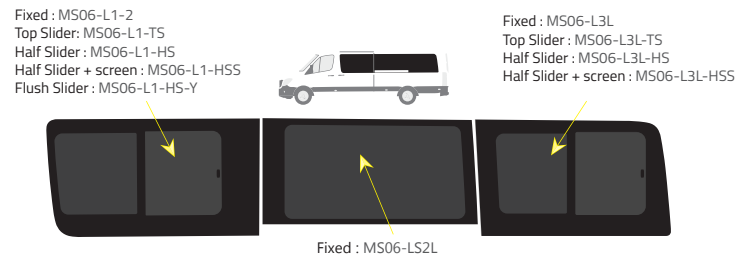

### Medium Wheelbase (MWB) - 3665mm

Driver's side **without** a side loading door

Driver's side **with** a side loading door

Passenger's side **with** a side loading door

### Long Wheelbases (LWB) & Extended (XLWB) - 4325mm

Driver's side **without** a side loading door

Driver's side **with** a side loading door

Passenger's side **with** a side loading door

### Universal Windows

Half Slider - Internal view

Half Slider

Top Slider

Slider Design with Fly Screen

Flush Slider Design