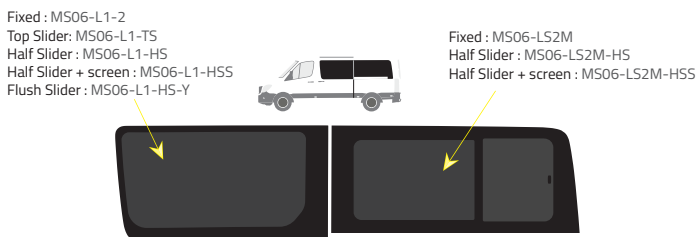

### Short Wheelbase (SWB) - 3250mm

Driver's side **without** a side loading door

Driver's side **with** a side loading door

Passenger's side **with** a side loading door

### Medium Wheelbase (MWB) - 3665mm

Driver's side **without** a side loading door

Driver's side **with** a side loading door

Passenger's side **with** a side loading door

### Long Wheelbases (LWB) & Extended (XLWB) - 4325mm

Driver's side **without** a side loading door

Driver's side **with** a side loading door

Passenger's side **with** a side loading door