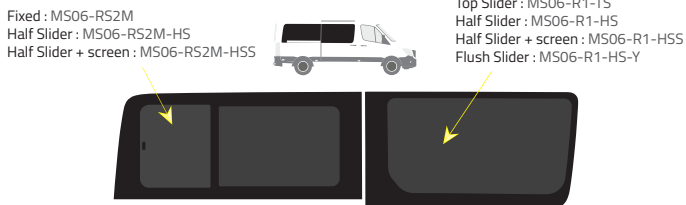

## Types of windows

### Short Wheelbase (SWB) - 3250mm

Driver's side **without** a side loading door

Driver's side **with** a side loading door

Passenger's side **with** a side loading door

### Medium Wheelbase (MWB) - 3665mm

Driver's side **without** a side loading door

Driver's side **with** a side loading door

Passenger's side **with** a side loading door