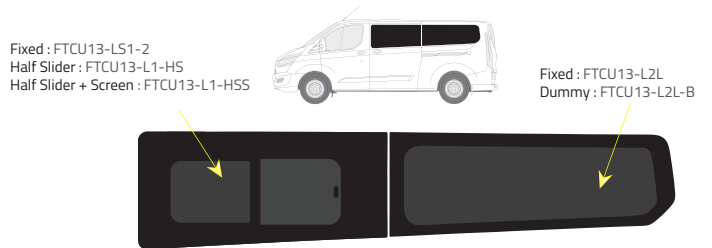

## L1 - Short Wheelbase

Driver's side **without** a side loading door

## L2 - Long Wheelbase

Driver's side **without** a side loading door

Driver's side **with** a side loading door

Driver's side **with** a side loading door

Passenger's side **with** a side loading door

Passenger's side **with** a side loading door

## Barn doors

- Fixed : FTCU13-LB
- Dummy : FTCU13-LB-B
- Fixed +wires +hole : FTCU13-LB-WH
- Fixed : FTCU13-RB
- Dummy : FTCU13-RB-B
- Fixed +wires +hole : FTCU13-RB-WH