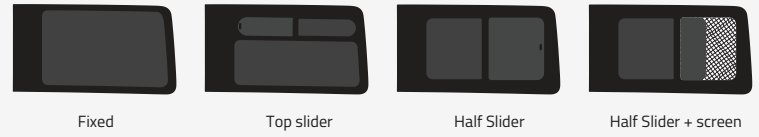

-  Green (Clear) - 77% LT
-  Privacy - 17% LT

Types of windows

L2 - Medium Wheelbase (MWB)

Driver's side **without** a side loading door

Fixed : FT14-R2M-2

Fixed : FT14-R1
Top Slider : FT14-RS1-TS
Half Slider : FT14-RS1-FHS
Half slider + screen : FT14-RS1-FHSS