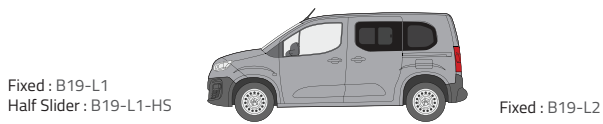

Passenger's side