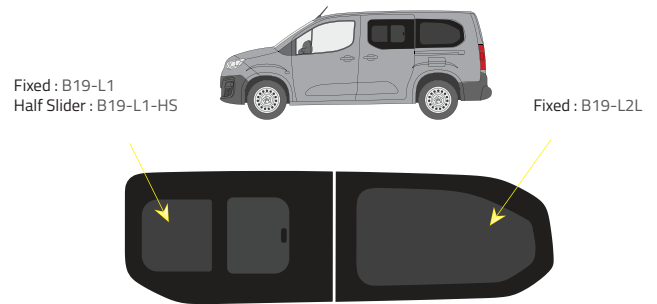

Passenger's side