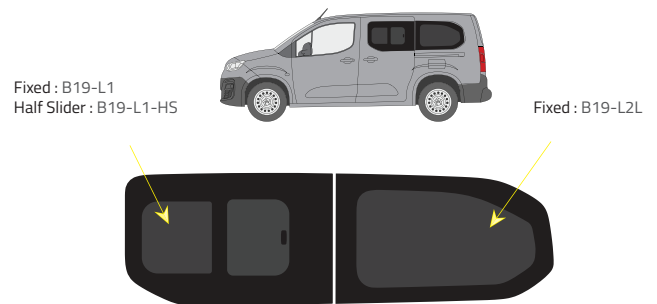

Passenger's side