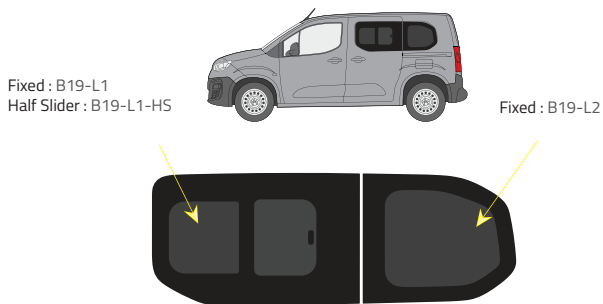

Passenger's side