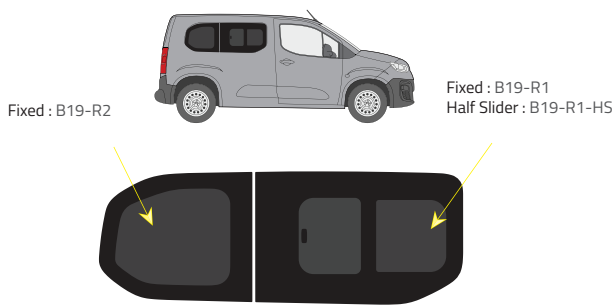

- Green (Clear) - 77% LT
- Privacy - 17% LT

Types of windows

Fixed

Half Slider

L1 - Medium (4,403mm)

Driver's side

L2 - XL (4,753mm)

Driver's side