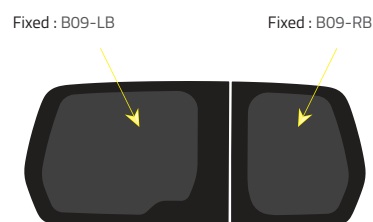

Product Range

Colors

- Green (Clear) - 77% LT
- Privacy - 17% LT

Types of windows

L1 - Medium (4,403mm)

Driver's side

L2 - XL (4,753mm)

Driver's side

Barn doors