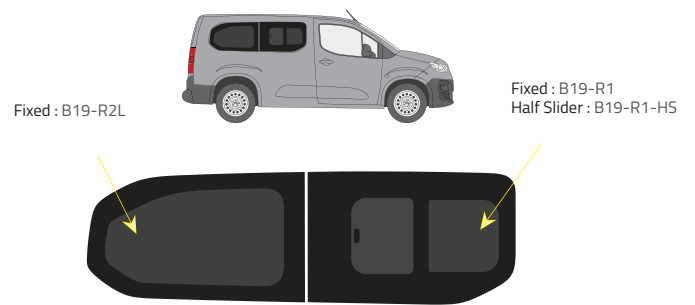

- Green (Clear) - 77% LT
- Privacy - 17% LT

Types of windows

Fixed

Half Slider

L1 - Medium (4,403mm)

Driver's side

L2 - XL (4,753mm)

Driver's side