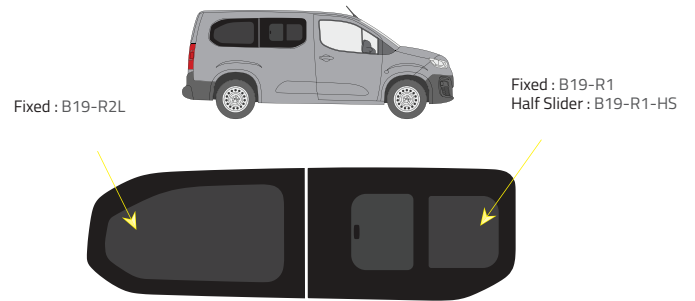

-  Green (Clear) - 77% LT
-  Privacy - 17% LT

Types of windows

Fixed

Half Slider

L1 - Medium (4,403mm)

Driver's side

L2 - XL (4,753mm)

Driver's side