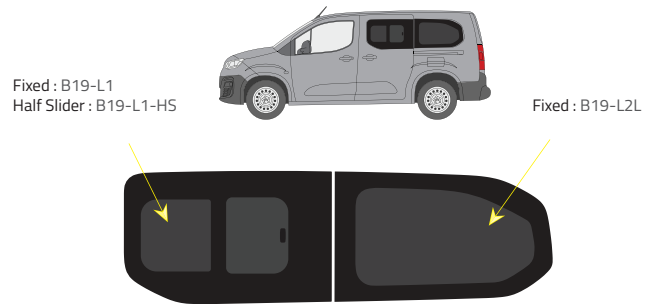

Passenger's side