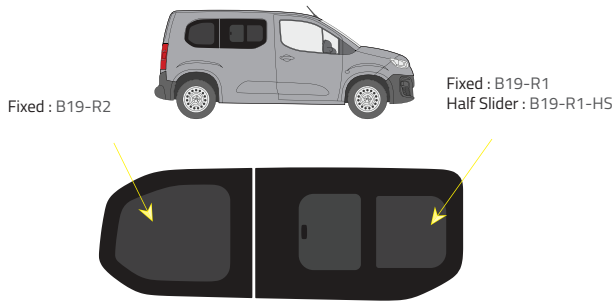

-  Green (Clear) - 77% LT
-  Privacy - 17% LT

Types of windows

Fixed

Half Slider

L1 - Medium (4,403mm)

Driver's side

L2 - XL (4,753mm)

Driver's side