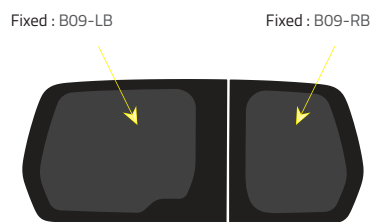

Product Range

Colors

- Green (Clear) - 77% LT
- Privacy - 17% LT

Types of windows

L1 - Medium (4,403mm)

Driver's side

L2 - XL (4,753mm)

Driver's side

Barn doors