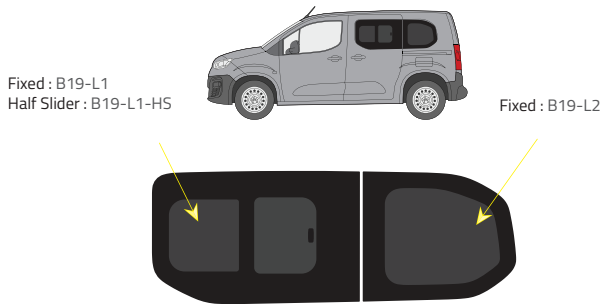

Passenger's side